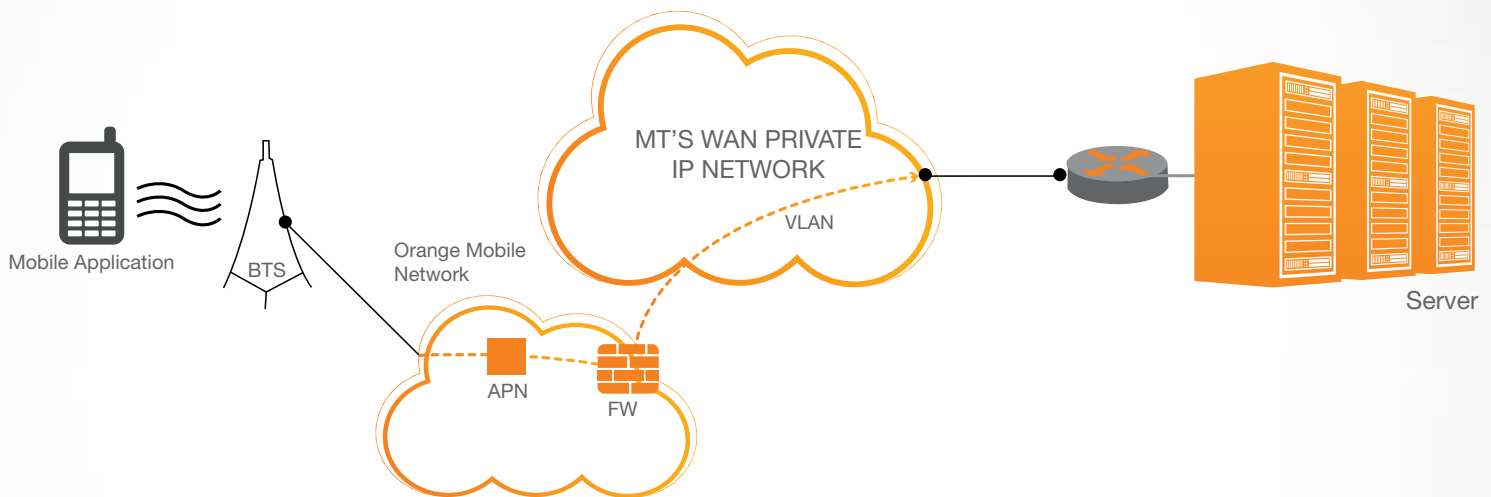

M2M VPN Service

Revolutionise the way you do business. Machine-to-Machine (M2M) can help you streamline your processes and cut down cost. By delivering real time data from your devices and systems, it empowers you to take decisions quickly.

Features

- Built on our high-speed 3G/HSPA/4G network
- A dedicated APN for secured access to Mobile Data Network infrastructure
  - With a pool of private IP addresses assigned to the APN
  - Firewall located on our IP cloud
- A special M2M data plan for data transfer between your devices and /or servers
- Data enabled SIM Cards already configured for your APN
- A dedicated WAN Access line for M2M VPN connections

Your benefits

- Real time data delivered to your device
- Control on your system wherever you are
- Remote monitoring and alerts
- Flexibility to scale the solution to your own requirements
- Optimise data usage as connections are released when there is no transaction

Typical setup

Where can M2M VPN be used?

- Retail for point of sales/ Kiosk / Digital signage
- Logistics management
- Security management with video surveillance/ Remote access control
- Supply change in manufacturing industry
- Construction industry
- Remote monitoring and control

Contact us

Hotline 8901

Your dedicated **Accounts Representative**

e-mail businesscontact@mauritiustelecom.com

website www.mauritiustelecom.com