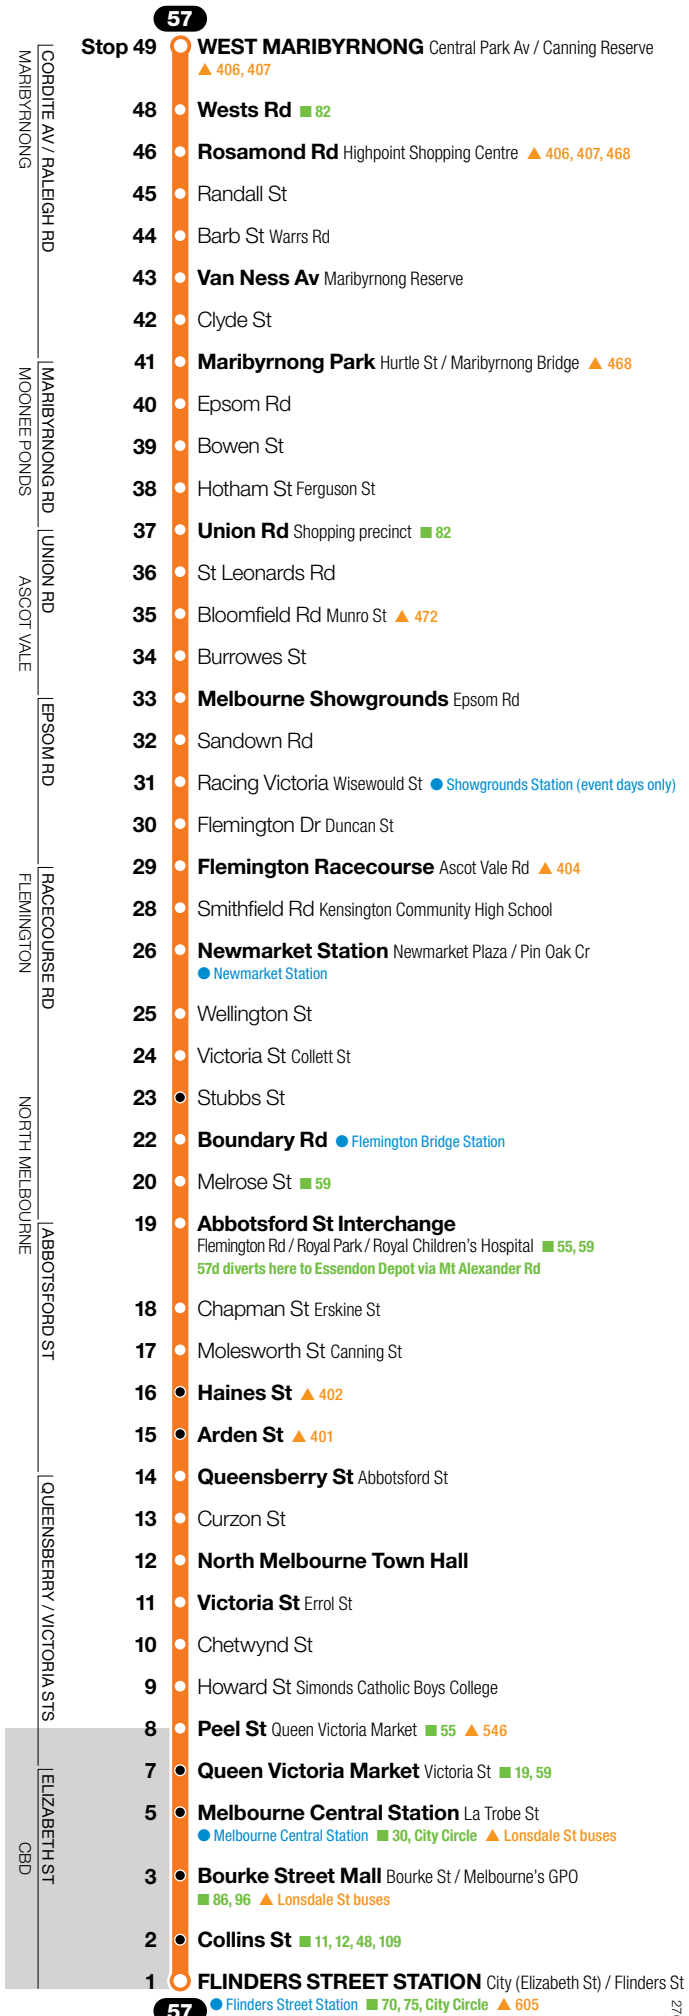

West Maribyrnong – City / Flinders Street Station

via Maribyrnong > Flemington > Nth Melbourne

57

Zone 1

27/07/14

Ticketing zone

July 27, 2014

Major stops in **bold**. Not all travelled streets / suburbs shown. Not to scale.