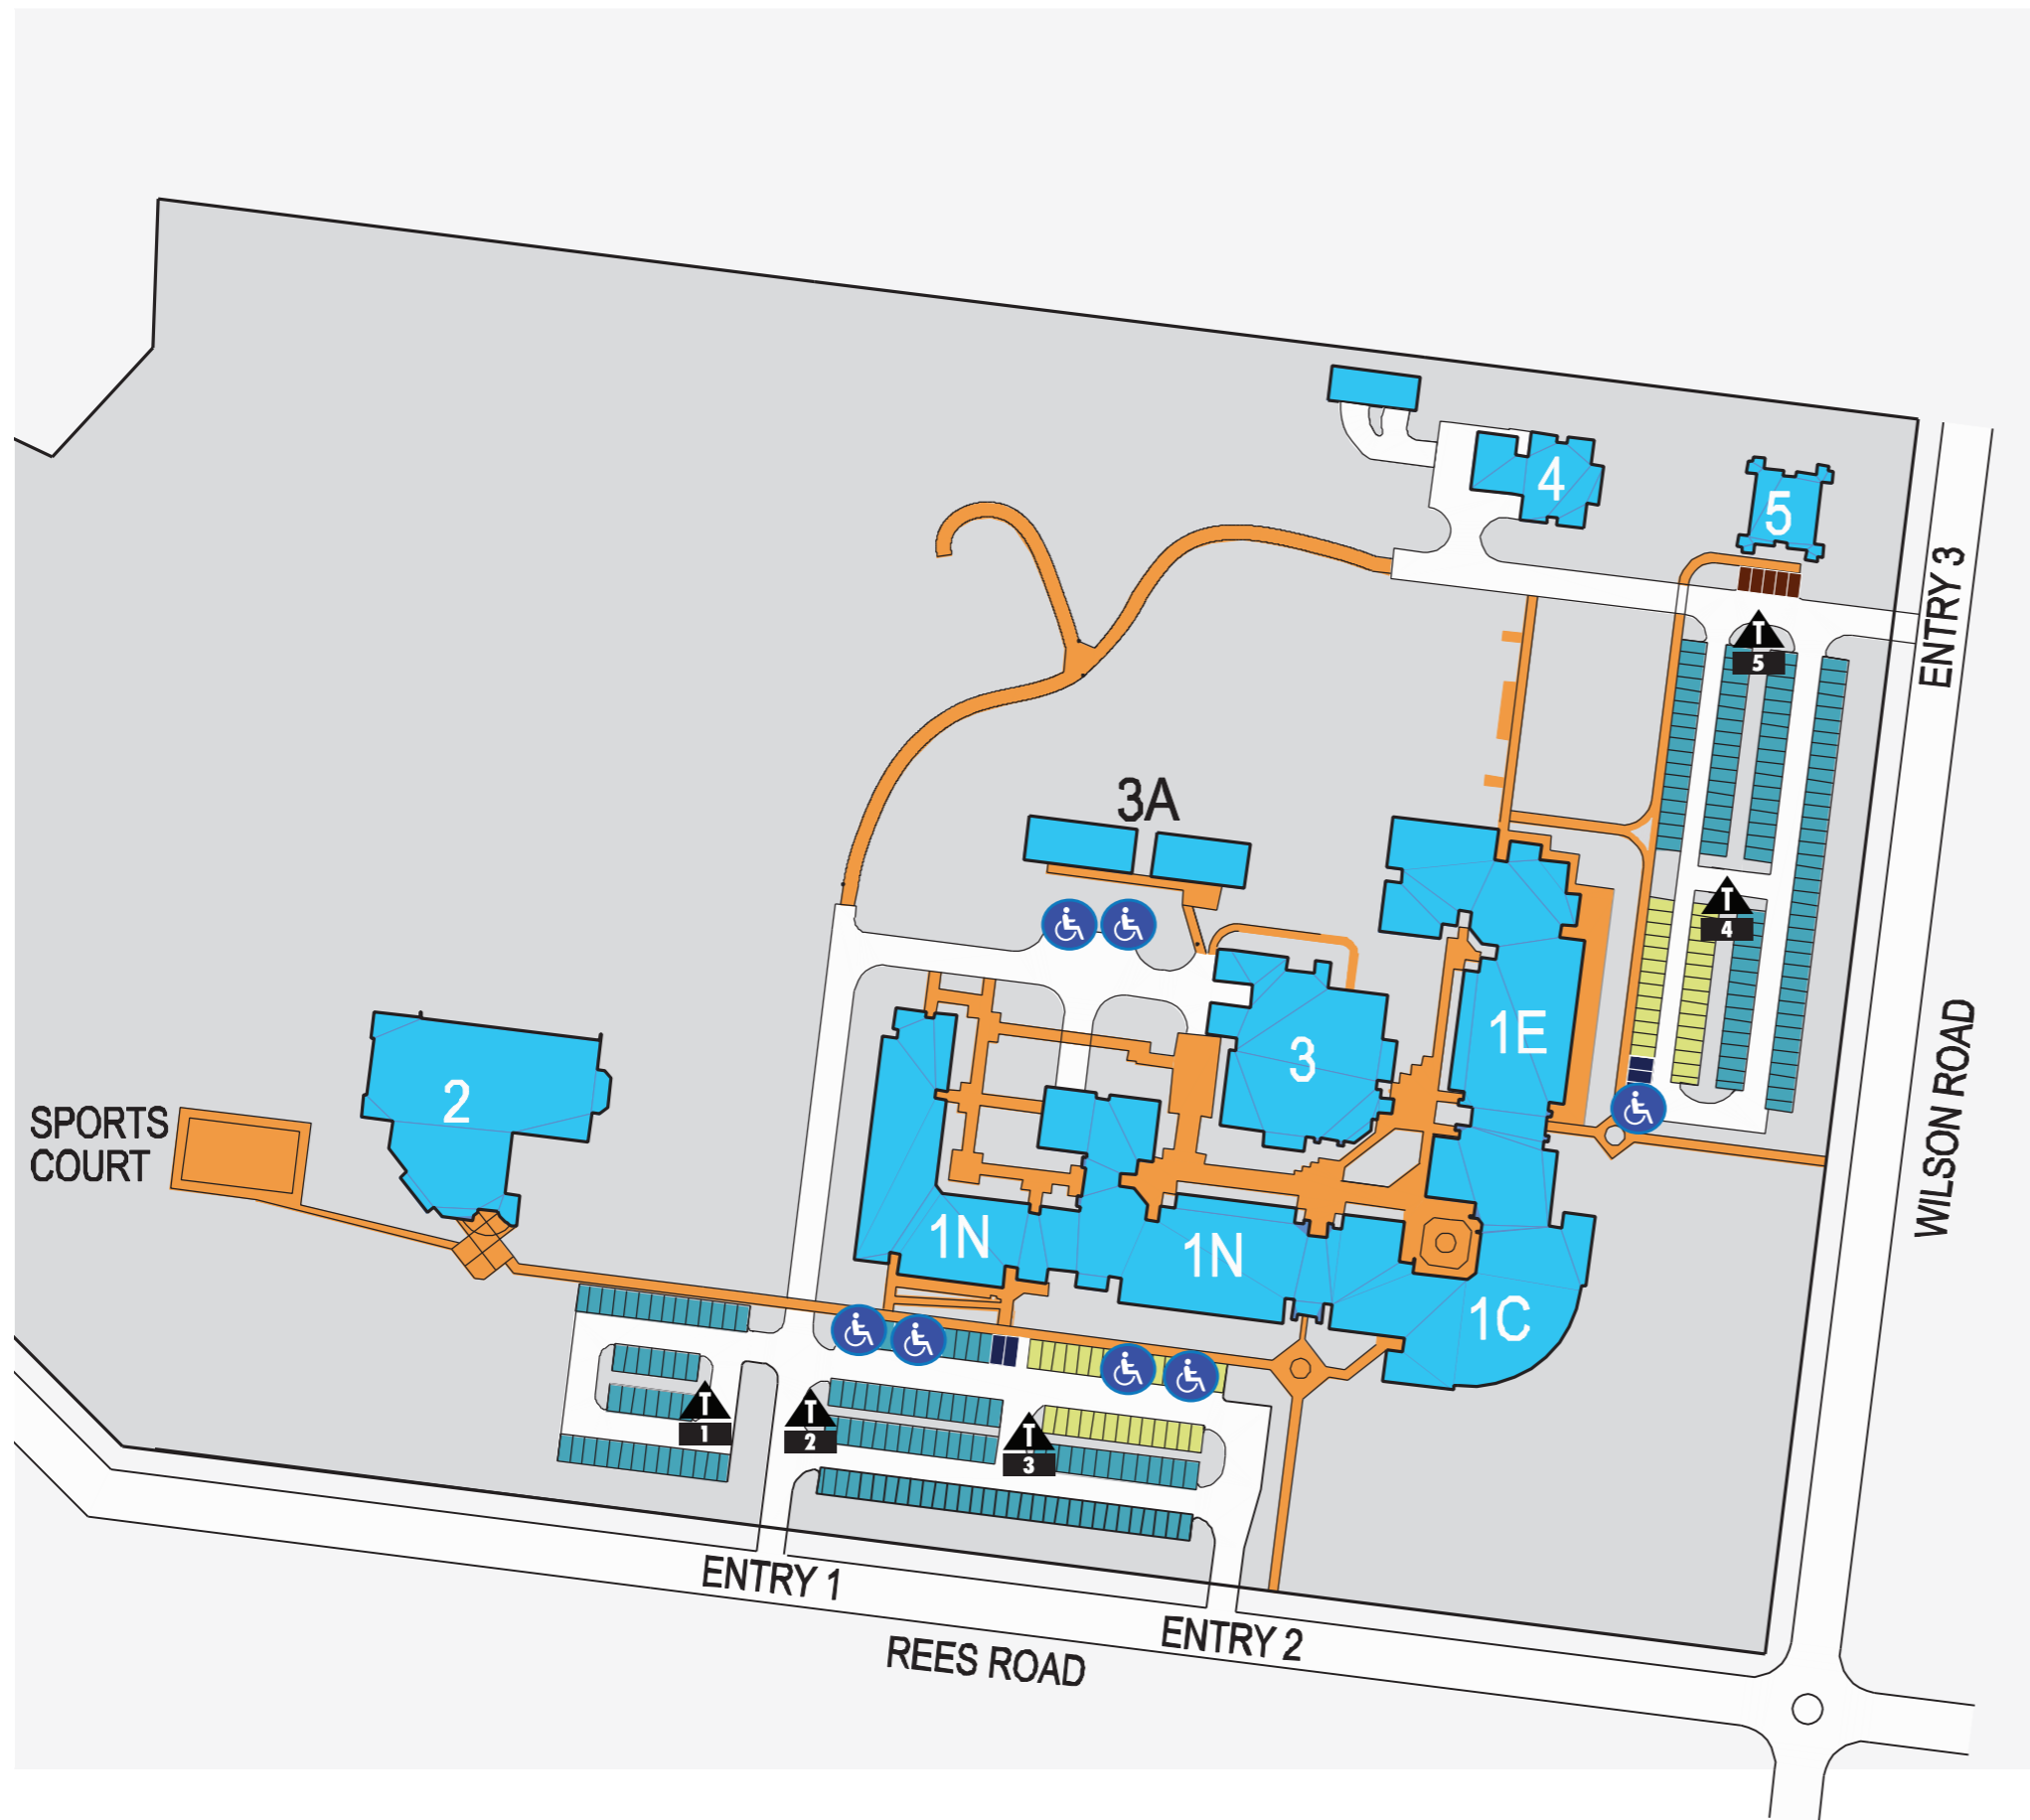

MELTON CAMPUS PARKING

-  TICKET MACHINE
-  DISABLED PARKING
-  CAMPUS BUILDINGS
-  PEDESTRIAN ROUTES

-  E PERMIT PARKING
-  TICKET PARKING AREA
-  DROP OFF AREA (30 MINS)
-  MOTOR CYCLE PARKING

PARKING AREAS ARE SUBJECT TO CHANGE WITHOUT NOTICE. PLEASE COMPLY WITH CAR PARK SIGNAGE TO AVOID FINES.