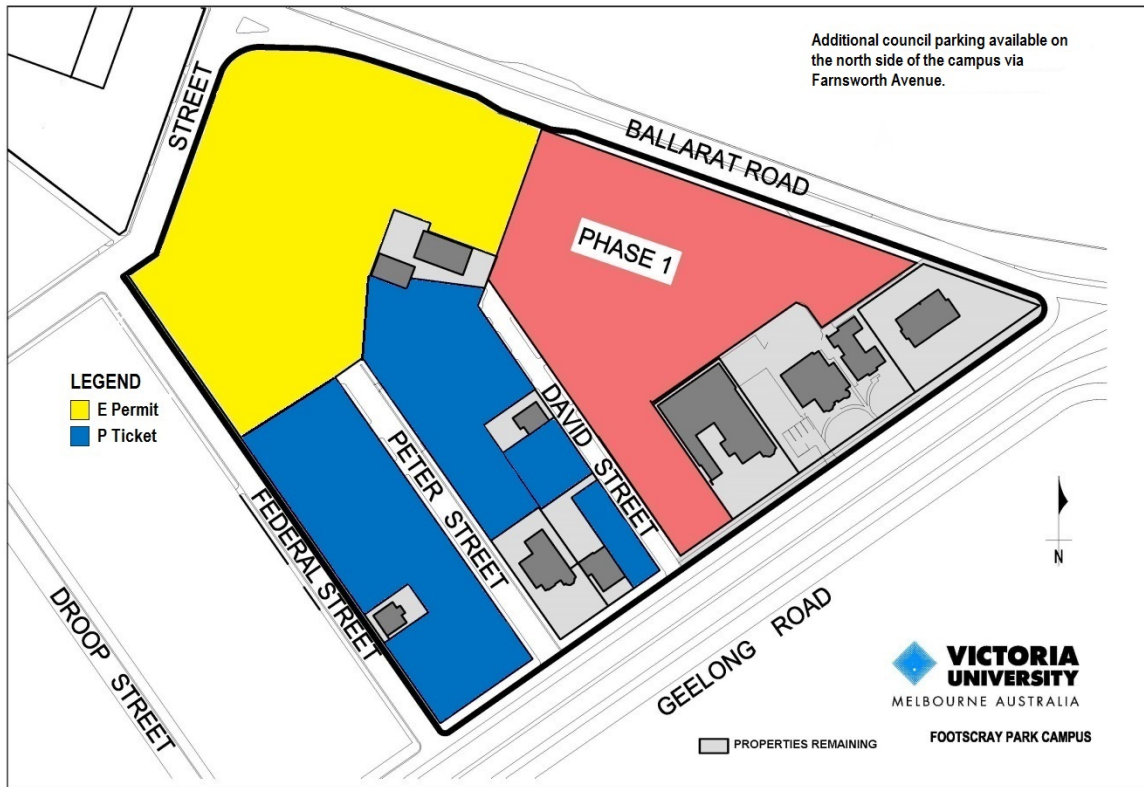

Additional council parking available on the north side of the campus via Farnsworth Avenue.

**LEGEND**

-  E Permit
-  P Ticket

 PROPERTIES REMAINING

 **VICTORIA UNIVERSITY**  
MELBOURNE AUSTRALIA

**FOOTSCRAY PARK CAMPUS**