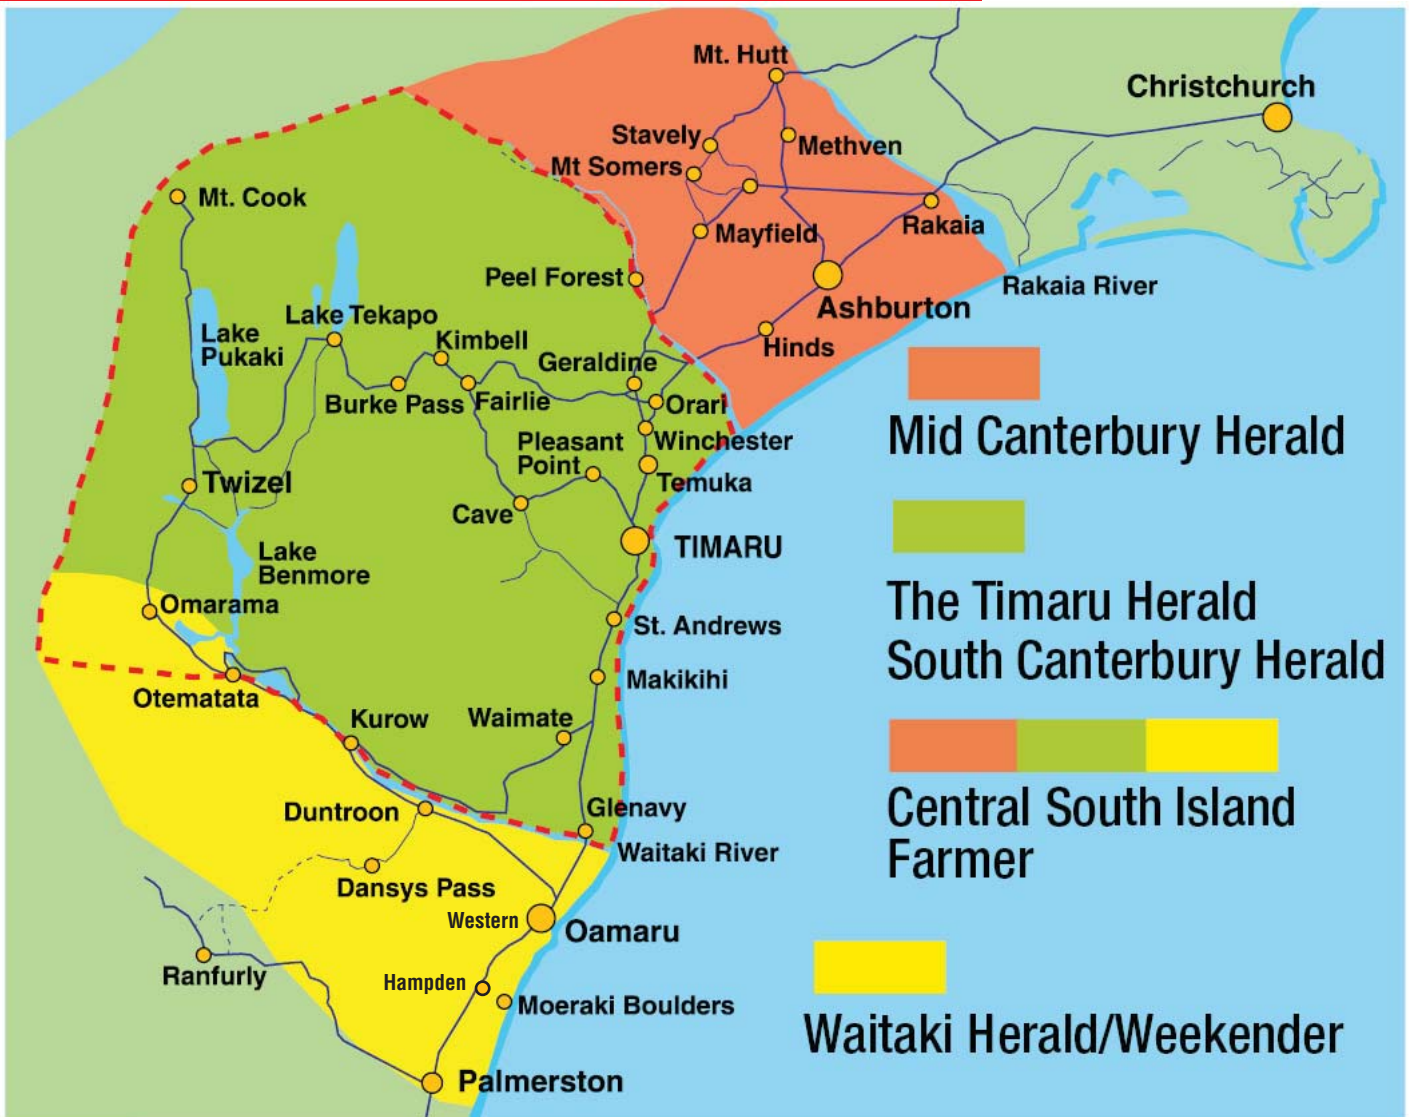

# CIRCULATION

TIMARU HERALD DAILY AND COMMUNITY NEWSPAPERS

<b>The Timaru Herald</b>	(Daily)	<b>13,831</b>
<b>South Canterbury Herald</b>	(Wednesday)	<b>24,245</b>
<b>Mid Canterbury Herald</b>	(Wednesday)	<b>13,131</b>
<b>Waitaki Herald</b>	(Wednesday)	<b>9,489</b>
<b>Waitaki Weekender</b>	(Friday)	<b>9,492</b>
<b>Central South Island Farmer</b>	(Wednesday)	<b>14,000</b>
<b>Central South Island communities coverage</b>		<b>46,865</b>
South Canterbury Herald/Mid Canterbury Herald/Waitaki Herald		

**The Timaru Herald**

[timaruherald.co.nz](http://timaruherald.co.nz)

31/12/2011

**SOUTH CANTERBURY**  
**HERALD**

**MID CANTERBURY**  
**HERALD**

**WAITAKI**  
**HERALD**

**WAITAKI**  
**HERALD**  
**Weekender**

Central South Island  
**Farmer**

Ad sales info/rate cards/Circulation map 2012