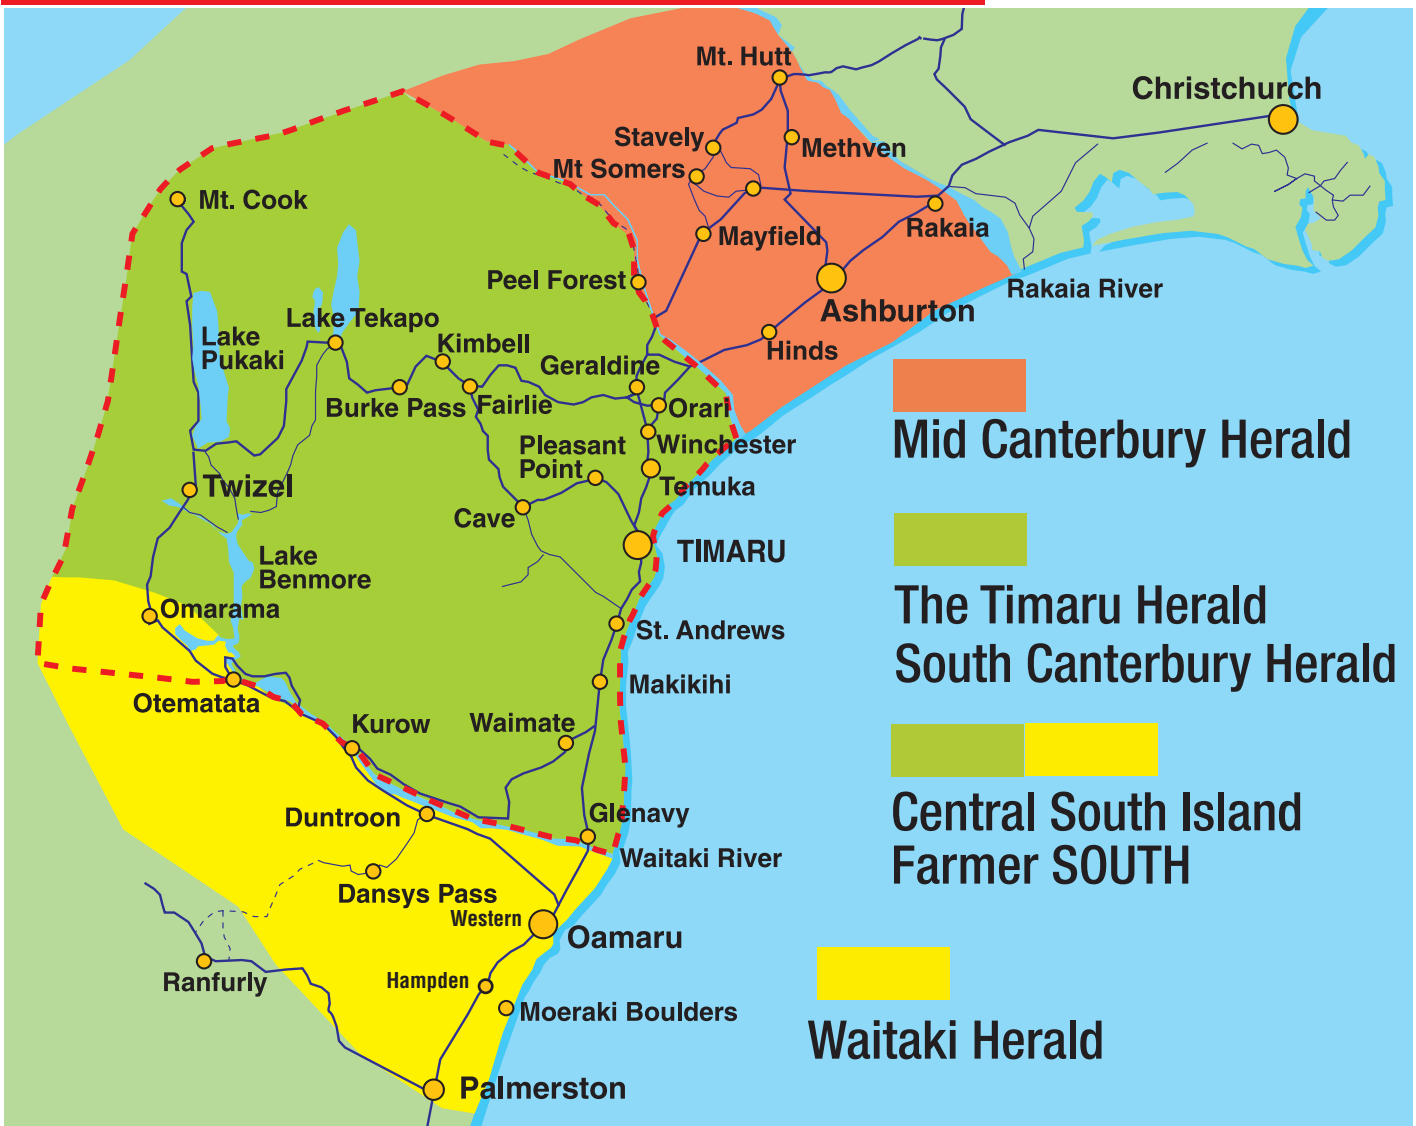

CIRCULATION

TIMARU HERALD DAILY AND COMMUNITY NEWSPAPERS

The Timaru Herald	(Daily)	13,831	 31/3/2013
South Canterbury Herald	(Wednesday)	23,967	 31/2/2012
Mid Canterbury Herald	(Wednesday)	13,238	 31/2/2012
Waitaki Herald	(Wednesday)	9,547	 31/2/2012
CSI Farmer SOUTH	(Wednesday)	8,100	
Central South Island communities coverage South Canterbury Herald/Mid Canterbury Herald/ Waitaki Herald		46,752	

The Timaru Herald

timaruherald.co.nz

SOUTH CANTERBURY
HERALD

MID CANTERBURY
HERALD

WAITAKI
HERALD

Central South Island
Farmer