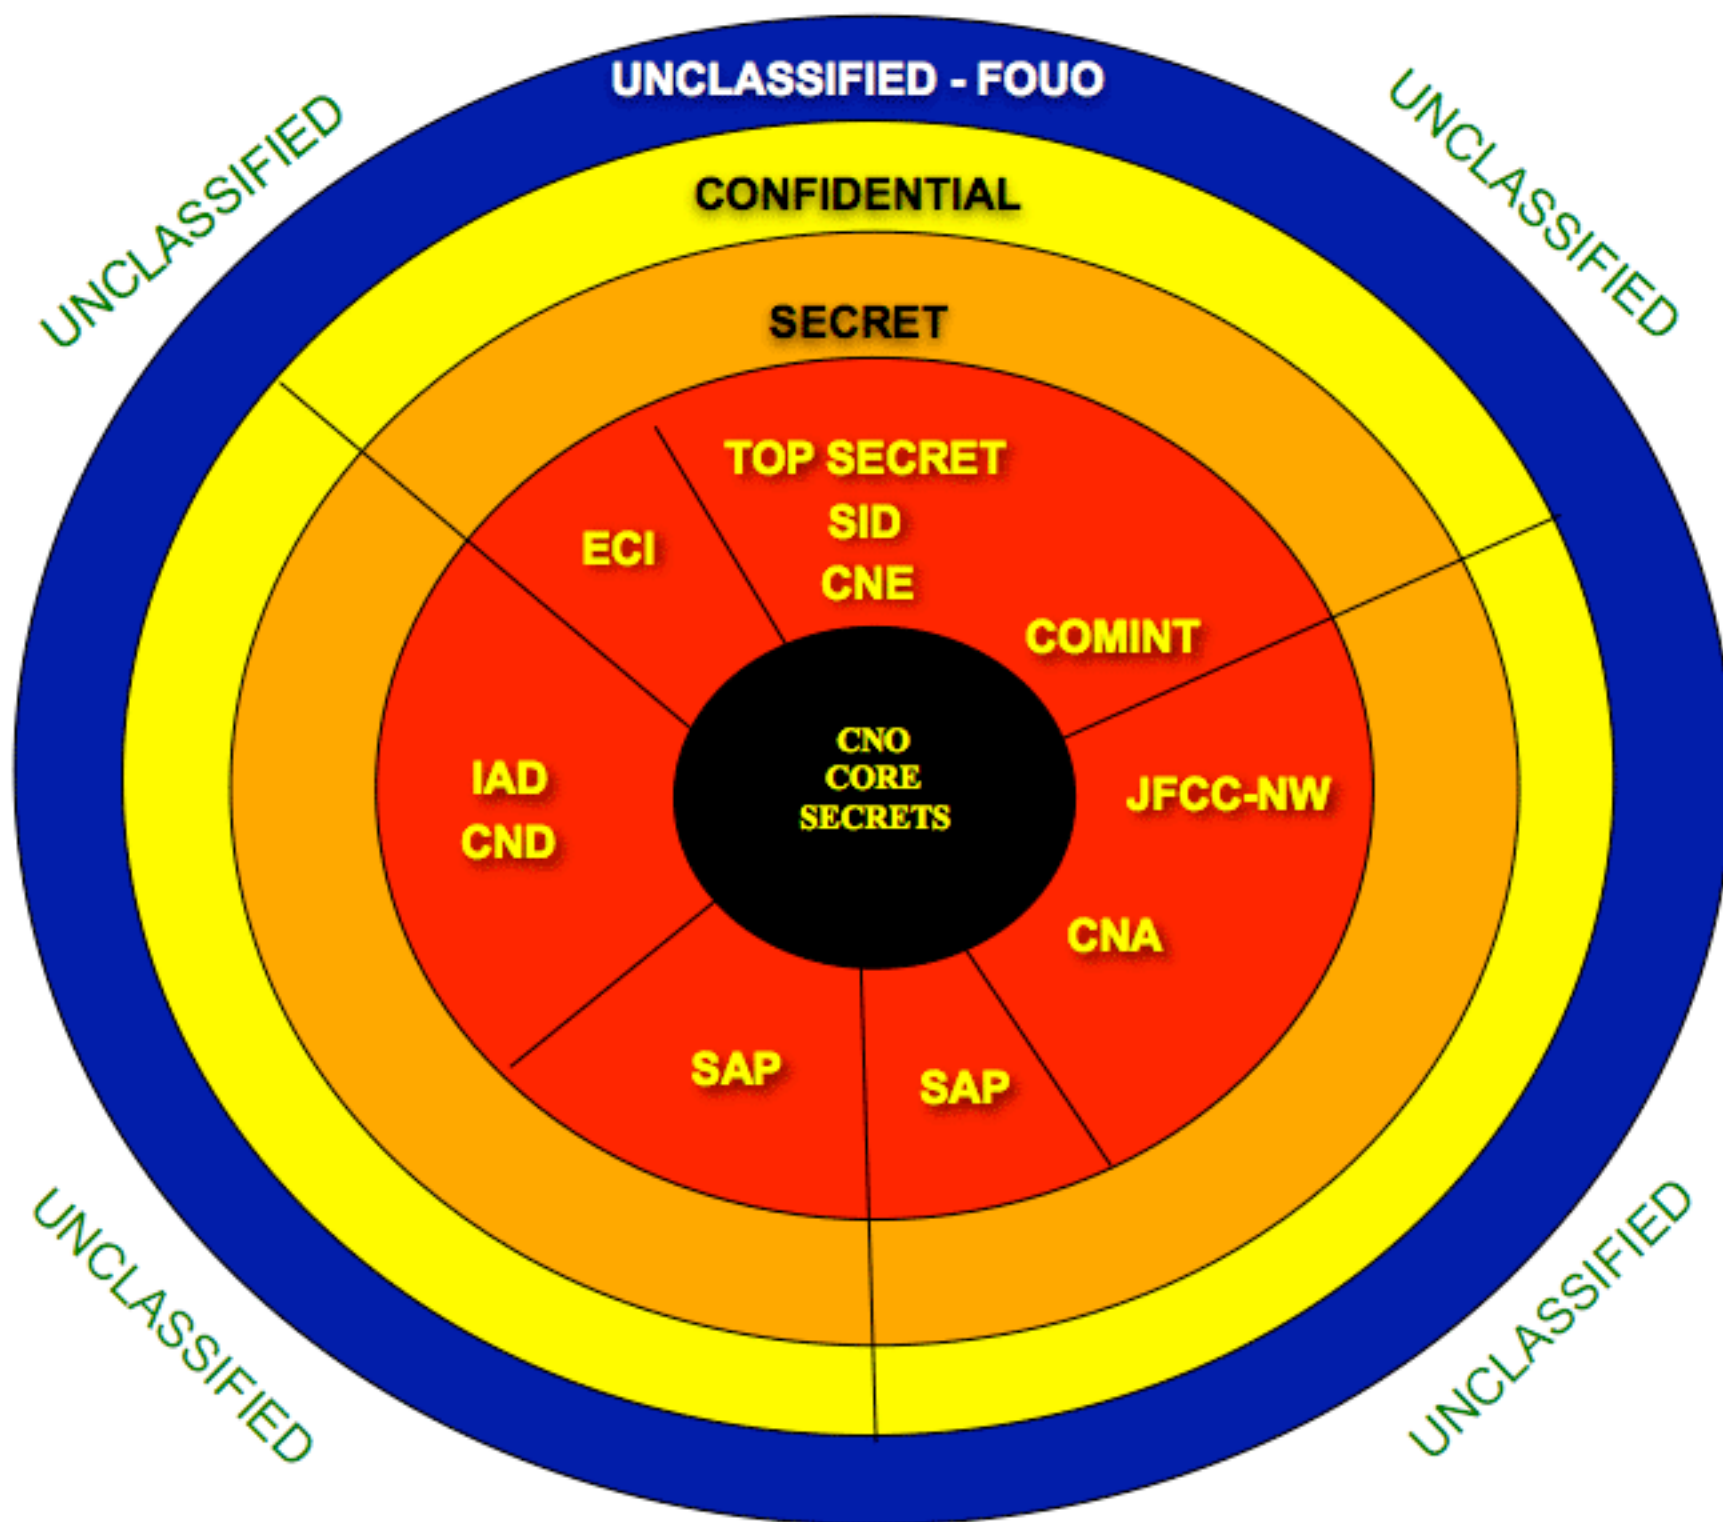

NSA/CSS and JFCC-NW National Initiative Task – Security Framework

SAP Authority	NSA/CSS/JFCC-NW SAPS		
DNI	CNE		
DoD		CND	CNA

- Information Released to the Public
- Information Released to U.S. Government, U.S. Industry, U.S. Academia, Selected Foreign Governments
- Information Released to selected U.S. Government and foreign Governments (e.g. 5-eyes)
- Information Released to very select U.S. Government Individuals

SECRET

**CNO
CORE
SECRETS**

IAD

SECRET

SECRET

CNO

IAD

CND

INDUSTRY

HUMAN

CNA

CORE

SECRET

JAD

SECRET

SECRET

CNO
CORE
SECRETS

SECRET

SECRET