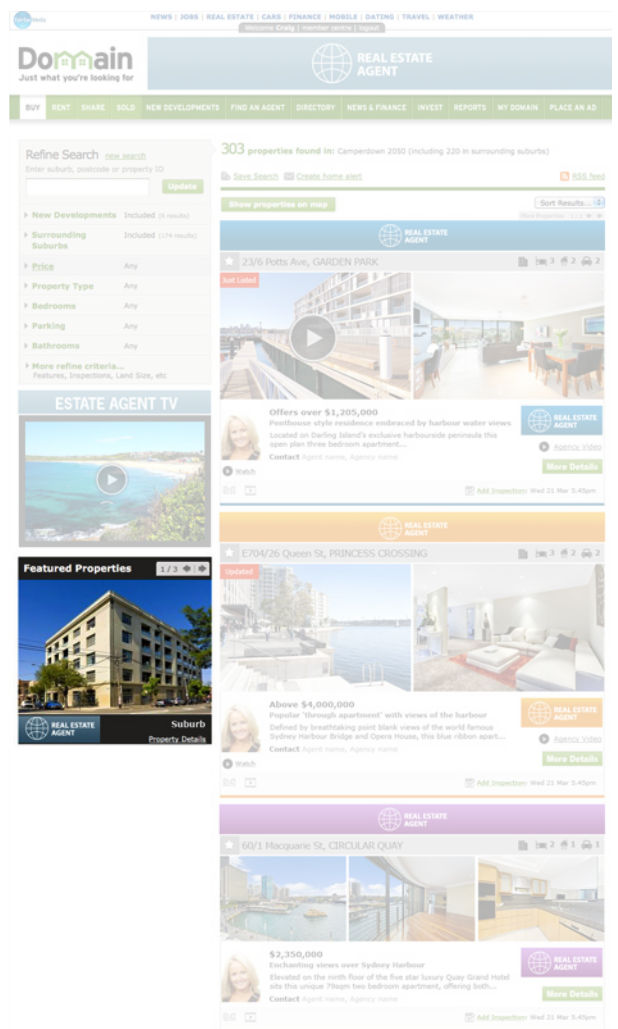

To advertise or find out more contact us today

1300 799 109 | domain.com.au/agentcentre