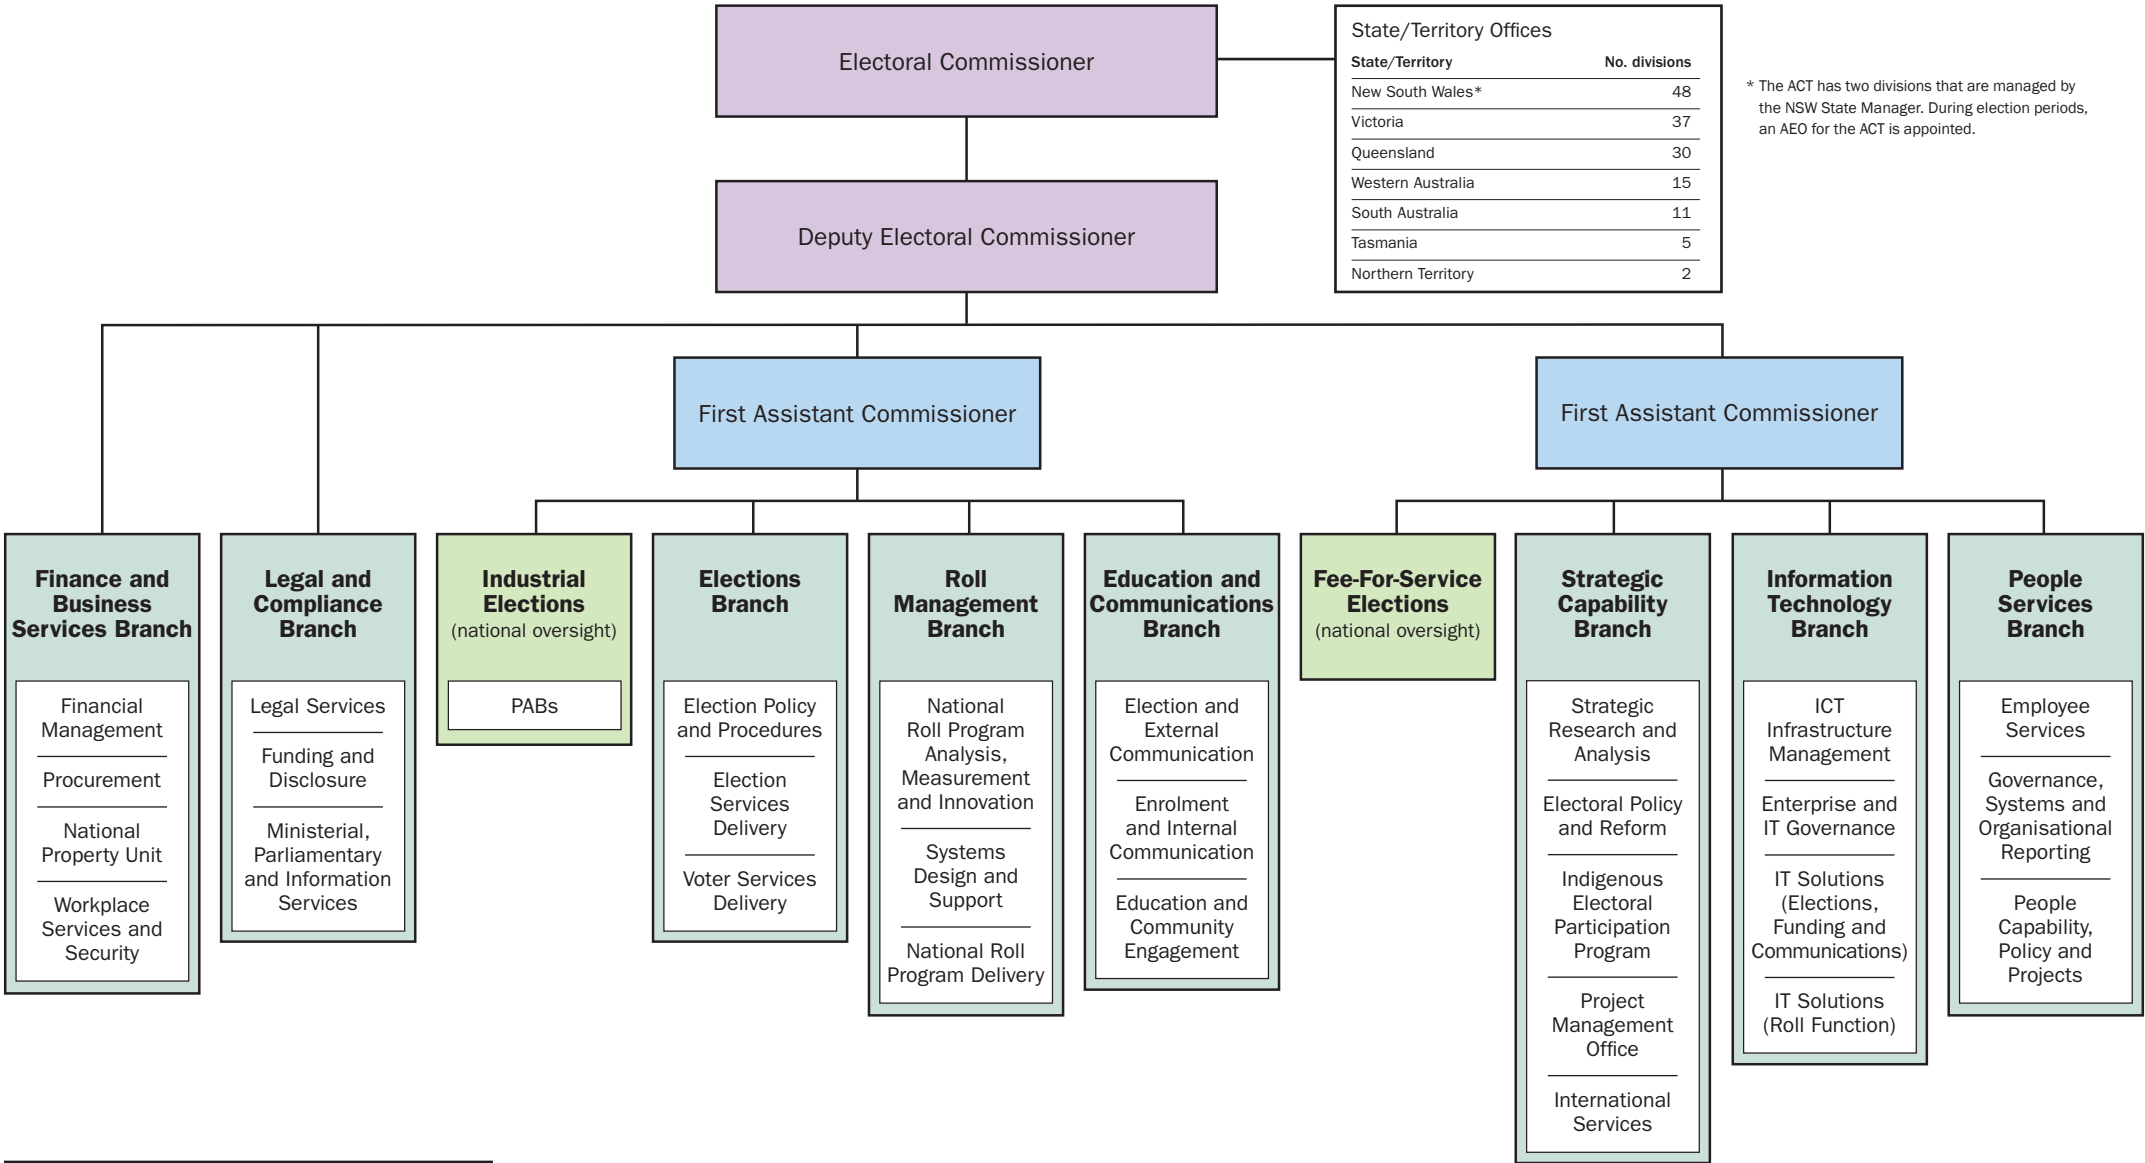

Australian Electoral Commission Organisation Chart

As at 15 November 2010

Commission
 Chairperson: the Hon Peter Heerey QC
 Non-judicial Member: Brian Pink
 Electoral Commissioner: Ed Killesteyn