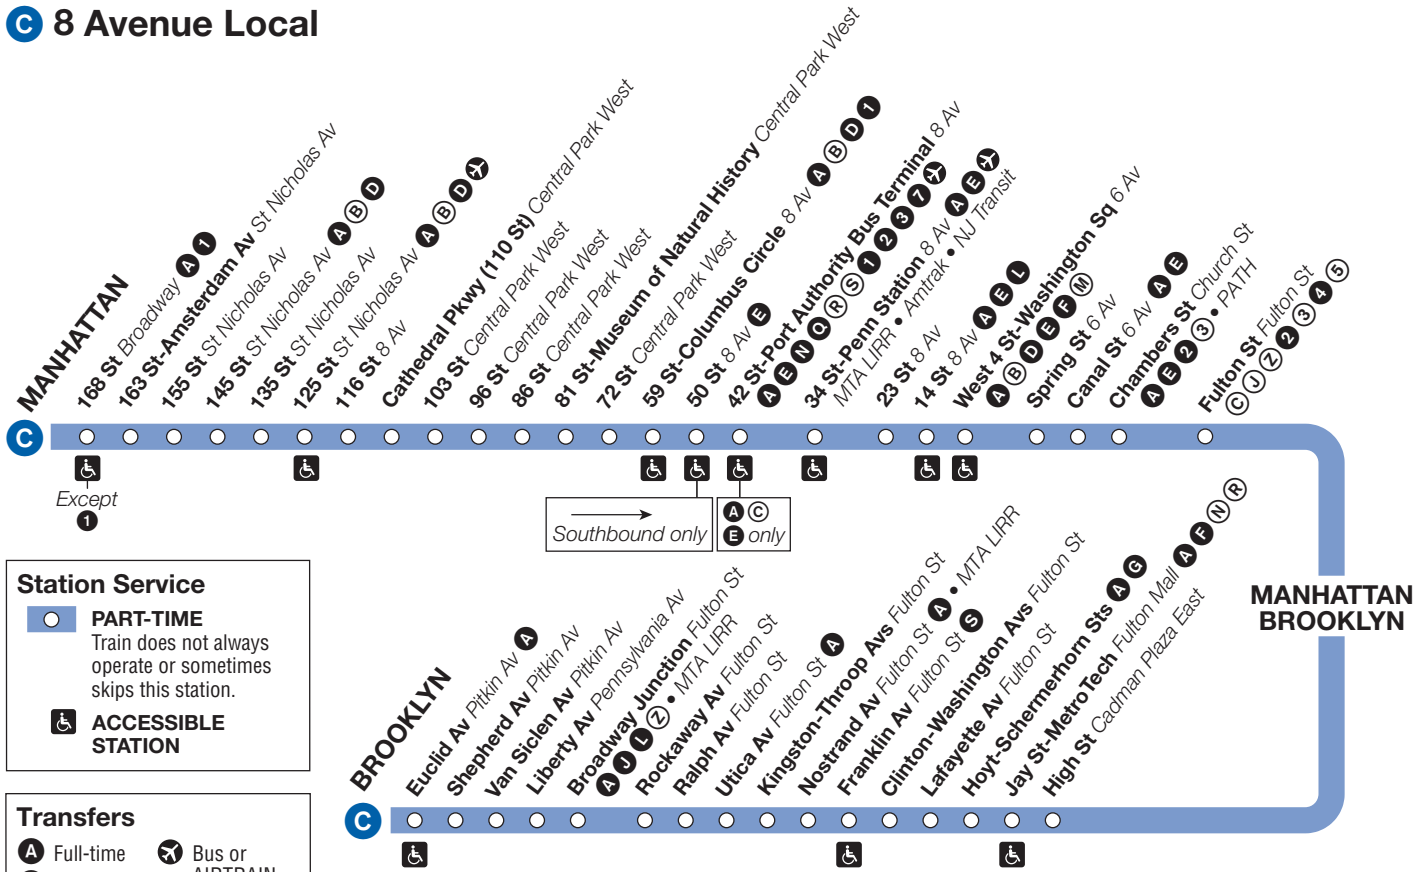

C 8 Avenue Local

Station Service

- **PART-TIME**
  Train does not always operate or sometimes skips this station.
- **ACCESSIBLE STATION**

Transfers

- Full-time
- Part-time
- Bus or AIRTRAIN to airport

tr00ca12256_cs