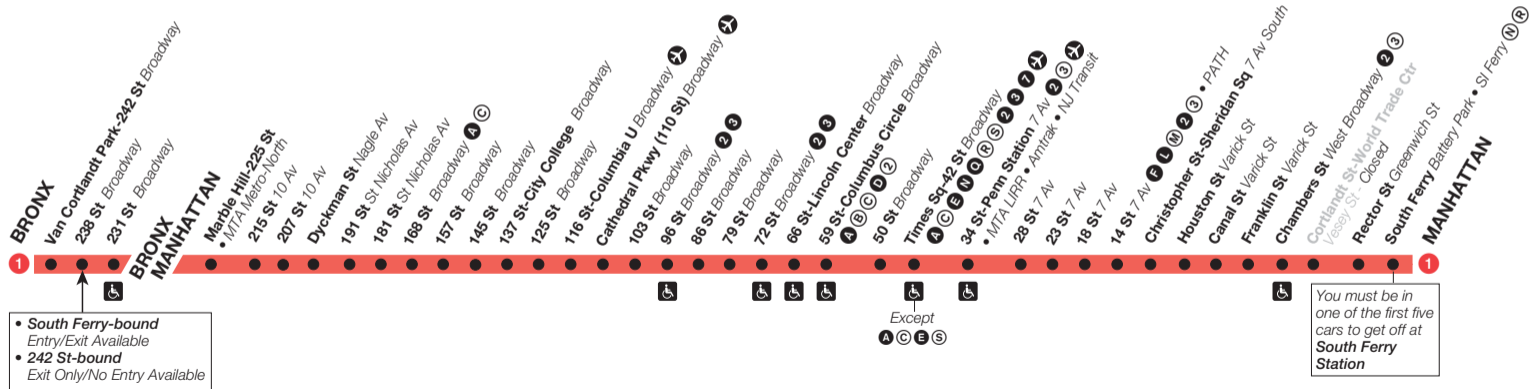

Station Service

FULL-TIME
Train always operates and always stops here.

ACCESSIBLE STATION

Transfers

- Full-time
- Part-time
- Bus or AIRTRAIN to airport

tr001a13137_cs