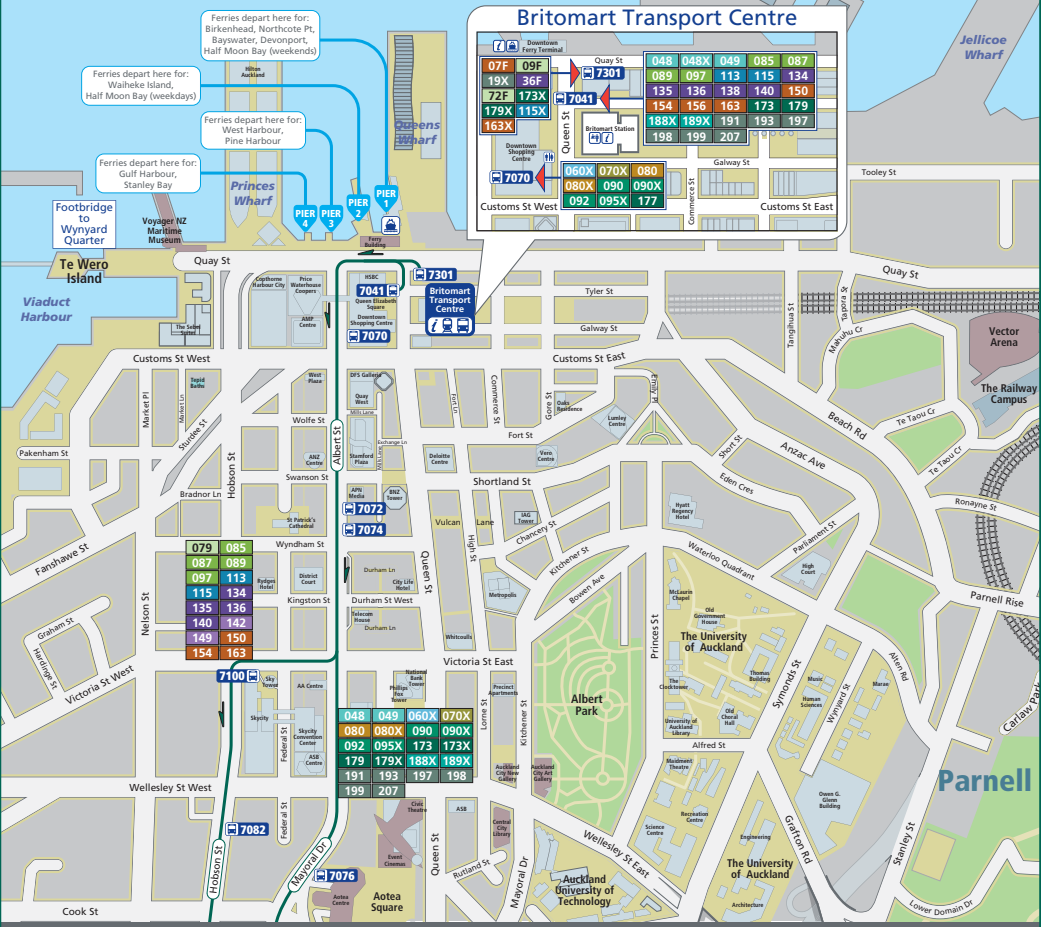

Where to catch your bus in the city

CBD Map Key | Bus Routes | Route Number | Terminus | Bus Stops | Train Line | Train Station | Ferry Terminal

Western Suburbs Bus Route Numbers and Destinations

Bus Stop	Route Number	Destinations
7041	048 048X 049 113 115 134 135 136 138 140 085 087 097 150 154 156 163 173 179 188X 189X 191 193 197 198 199 207	- Pt Chevalier, Motorway, Te Atatu Peninsula, Henderson - New Lynn, Glendene, Henderson - New Lynn, Henderson, Swanson, Ranui - New Lynn, Glen Eden, Parrs Park, Henderson - Blockhouse Bay, Green Bay, Titirangi, Tanekaha
7070	060 080 090 090X 092 095X 177	- Henderson, Westgate, Kumeu, Helensville - Te Atatu Rd, Henderson, Massey West, Westgate - Westgate, Hobsonville, Whenuapai - New Lynn, Titirangi, Laingholm (afternoons only 4.30pm - 5.30pm)
7072	048 048X 049 060 080 090 090X 092 095X 177	- Pt Chevalier, Motorway, Te Atatu Peninsula, Henderson - Henderson, Westgate, Kumeu, Helensville - Te Atatu Rd, Henderson, Massey West, Westgate - Westgate, Hobsonville, Whenuapai - New Lynn, Titirangi, Laingholm (afternoons only 4.30pm - 5.30pm)
7074	113 115 134 135 136 138 140 085 087 097 150 154 156 163 173 179 188X 189X 191 193 197 198 199 207 07F 09F 19X 36F 72F 115X 163X 173X 179X	- New Lynn, Glendene, Henderson - New Lynn, Henderson, Swanson, Ranui - New Lynn, Glen Eden, Parrs Park, Henderson - Blockhouse Bay, Green Bay, Titirangi, Tanekaha - West Auckland Flyer and Express (afternoons only 3.00pm - 6.10pm)
7076	048 048X 049 060 080 090 090X 092 095X 173 173X 179 179X 177 188X 189X 19X 191 193 197 198 199 207	- Pt Chevalier, Motorway, Te Atatu Peninsula, Henderson - Henderson, Westgate, Kumeu, Helensville - Te Atatu Rd, Henderson, Massey West, Westgate - Westgate, Hobsonville, Whenuapai - Titirangi, Tanekaha (afternoons only 3.00pm - 6.15pm, at all other times catch buses to New Lynn from stop 7100 and transfer) - New Lynn, Titirangi, Laingholm (afternoons only 4.30pm - 5.30pm) - Blockhouse Bay, Green Bay
7100	113 115 134 135 136 138 140 085 087 097 150 154 156 163 07F 09F 36F 72F 115X 163X	- New Lynn, Glendene, Henderson - New Lynn, Henderson, Swanson, Ranui - New Lynn, Glen Eden, Parrs Park, Henderson - West Auckland Flyer and Express (afternoons only 3.00pm - 6.10pm)
7301	07F 09F 19X 36F 72F 115X 163X 173X 179X	West Auckland Flyer and Express (afternoons only 3.00pm - 6.10pm)