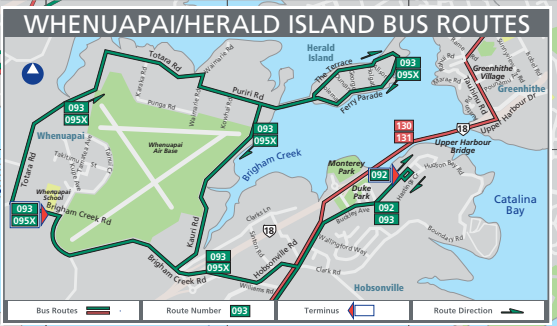

Destinations / Points of Interest

SUBURBS	MAP REFERENCE
Avondale	F6
Blockhouse Bay	G8
French Bay	E9
Glendene	D6
Glen Eden	D7
Green Bay	F8
Helensville	See inset map
Henderson	C6
Henderson Valley	B6
Herald Island	See inset map
Kaurilands	D8
Kelston	E7
Kumeu	B1 (see note)
Laingholm	D10
Lincoln	C4
Massey East	D3
Massey North	C2
Massey West	B3
McLaren Park	C7
Oratia	C7
Ranui	B5
Royal Heights	C3
Sunnyvale	D7
Swanson	A5
Te Atatu Peninsula	D3
Te Atatu South	D5
Titirangi	D9
Waimauku	B1 (see note)
West Harbour	D2
Western Heights	B6
Whenuapai	See inset map
Wood Bay	E9

Hospital	MAP REFERENCE
Waitakere Hospital	C5

Stadiums and Venues	MAP REFERENCE
Waitakere Stadium	D4
West Wave Aquatic Centre	C5

Shopping	MAP REFERENCE
Glen Eden Shopping Centre	D7
Kelston Shopping Centre	E7
Lynn Mall (New Lynn)	F7
Lincoln Centre	C5
Lincoln North Mall	C4
West City (Henderson)	D6
Westgate Shopping Centre	C2
Waitakere Mega Centre	D6

University	MAP REFERENCE
UNITEC - Waitakere Campus	D5

Note: Additional peak services operate in most areas Monday to Friday.

Full details on these services can be found in the relevant timetable brochure.

The information on this guide is correct at the time of going to print and is subject to change without notice.

Western Suburbs Route Key	Bus Station	Train Station	Ferry Terminal	Park & Ride	Cycle Locker
	Bus Routes	Train Line	Route Number	Terminus	Route Direction

Western Suburbs Route Key	Description
048	Te Atatu Peninsula to Downtown via Great North Rd
049	Te Atatu Peninsula to Downtown via Great North Rd
060	Helensville to Westgate via Waimauku and Kumeu
060X	Helensville to Downtown Express via Westgate
070X	Westgate to Downtown Express via Waimumu Rd
080	Westgate to Downtown via Don Buck Rd, Rathgar Rd and Henderson
080X	Westgate to Downtown Express via Don Buck Rd and Universal Dr
079	Sturges Rd to Downtown via Henderson Valley, Sunnyvale and Te Atatu Rd
085	Swanson to Downtown via Universal Dr, Lincoln Rd and Te Atatu Rd
087	Ranui to Downtown via Universal Dr, Lincoln Rd, Te Atatu Rd, Flanshaw Rd and Royal View Rd

Western Suburbs Route Key	Description
090	Westgate to Downtown via Colwill Rd, Lincoln Rd and Edmondson Rd
090X	Westgate to Downtown Express via Colwill Rd
092	Hobsonville Point to Westgate or Downtown
093	Whenuapai to Westgate via Hobsonville
095X	Whenuapai to Downtown Express via Hobsonville Point
097	Ranui to Downtown via Universal Dr, Lincoln Rd, Edmondson Rd, Vodanovich Rd, Flanshaw Rd and Royal View Rd
104	New Lynn local service via Avondale and New Windsor
113	Henderson to Downtown via Glendene, New Lynn and Great North Rd
115	Henderson to Downtown via Glendene, New Lynn and Great North Rd
121	Te Atatu Peninsula to New Lynn via Royal View Rd and Flanshaw Rd

Western Suburbs Route Key	Description
122	Te Atatu Peninsula to Henderson via Royal View Rd and Vodanovich Rd
130	New Lynn to Takapuna via Henderson, Westgate and Hobsonville
131	New Lynn to Takapuna via Henderson, Royal Heights, Westgate and Hobsonville
134	Larnoch to Downtown via Universal Dr, New Lynn and Great North Rd
135	Swanson to Downtown via Universal Dr, New Lynn and Great North Rd
136	Ranui to Downtown via Universal Dr, New Lynn and Great North Rd
140	Ranui to Downtown via Universal Dr, New Lynn and Great North Rd
142	Henderson to Downtown via Sunnyvale, New Lynn and Great North Rd
145	Henderson, Henderson Valley and Western Heights
149	Sturges Rd to Downtown via Henderson Valley, Sunnyvale, New Lynn and Great North Rd
154	Henderson to Downtown via Glen Eden, New Lynn and Great North Rd
163	Henderson to Downtown via Glen Eden, New Lynn and Great North Rd