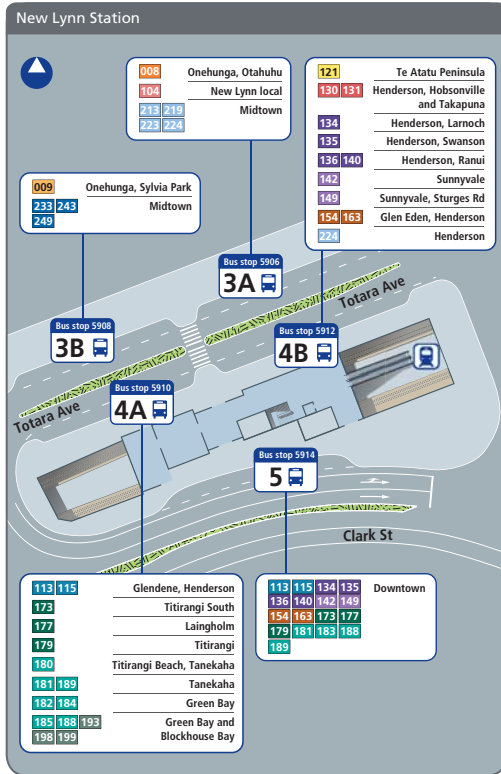

Where to connect to other services

How to get started

Use the map on the other side to identify which route(s) will get you to your destination. This map covers the Western Suburbs - other MAXX Guides for Central, Northern, Eastern and Southern may also be of interest.

Hospital	MAP REFERENCE
Waitakere Hospital	C5

Stadiums and Venues	MAP REFERENCE
Waitakere Stadium	D4
West Wave Aquatic Centre	C5

Shopping	MAP REFERENCE
Glen Eden Shopping Centre	D7
Kelston Shopping Centre	E7
Lynn Mall (New Lynn)	F7
Lincoln Centre	C5
Lincoln North Mall	C4
West City (Henderson)	D6
Westgate Shopping Centre	C2
Waitakere Mega Centre	D6

Western Suburbs Route Key	Description
122	Te Atatu Peninsula to Henderson via Royal View Rd and Vodanovich Rd
130	New Lynn to Takapuna via Henderson, Westgate and Hobsonville
131	New Lynn to Takapuna via Henderson, Royal Heights, Westgate and Hobsonville
134	Larnoch to Downtown via Universal Dr, New Lynn and Great North Rd
135	Swanson to Downtown via Universal Dr, New Lynn and Great North Rd
136	Ranui to Downtown via Universal Dr, New Lynn and Great North Rd
140	Ranui to Downtown via Universal Dr, New Lynn and Great North Rd
142	Henderson to Downtown via Sunnyvale, New Lynn and Great North Rd
145	Henderson, Henderson Valley and Western Heights
149	Sturges Rd to Downtown via Henderson Valley, Sunnyvale, New Lynn and Great North Rd
154	Henderson to Downtown via Glen Eden, New Lynn and Great North Rd
163	Henderson to Downtown via Glen Eden, New Lynn and Great North Rd