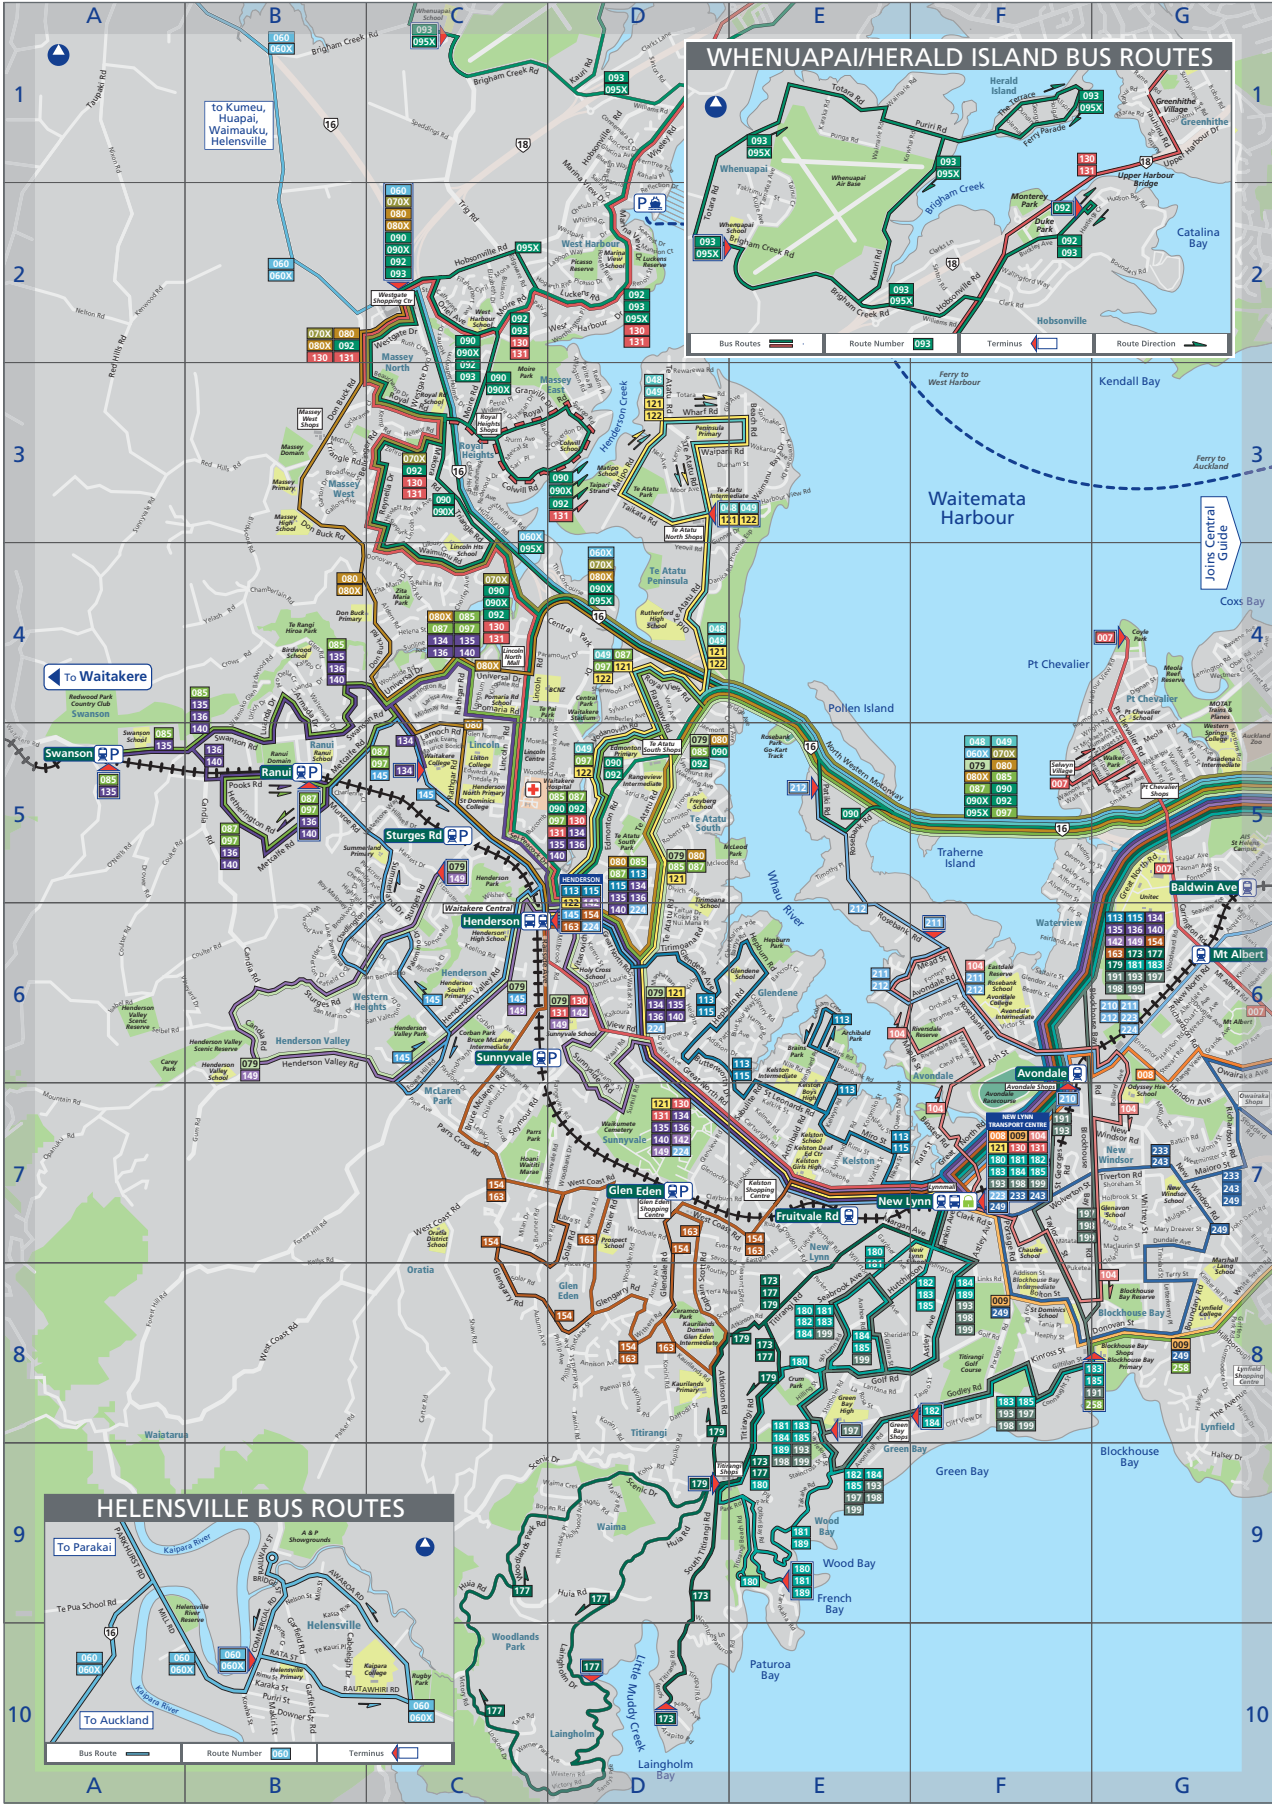

Where to connect to other services

How to get started

Use the map on the other side to identify which route(s) will get you to your destination. This map covers the Western Suburbs - other MAXX Guides for Central, Northern, Eastern and Southern may also be of interest.

* Go to maxx.co.nz for info and zones

Destinations / Points of Interest

SUBURBS	MAP REFERENCE
Avondale	F6
Blockhouse Bay	G8
French Bay	E9
Glendene	D6
Glen Eden	D7
Green Bay	F8
Helensville	See inset map
Henderson	C6
Henderson Valley	B6
Herald Island	See inset map
Kaurilands	D8
Kelston	E7
Kumeu	B1 (see note)
Laingholm	D10
Lincoln	C4
Massey East	D3
Massey North	C2
Massey West	B3
McLaren Park	C7
Oratia	C7
Ranui	B5
Royal Heights	C3
Sunnyvale	D7
Swanson	A5
Te Atatu Peninsula	D3
Te Atatu South	D5
Titirangi	D9
Waimauku	B1 (see note)
West Harbour	D2
Western Heights	B6
Whenuapai	See inset map
Wood Bay	E9

Hospital	MAP REFERENCE
Waitakere Hospital	C5

Stadiums and Venues	MAP REFERENCE
Waitakere Stadium	D4
West Wave Aquatic Centre	C5

Shopping	MAP REFERENCE
Glen Eden Shopping Centre	D7
Kelston Shopping Centre	E7
Lynn Mall (New Lynn)	F7
Lincoln Centre	C5
Lincoln North Mall	C4
West City (Henderson)	D6
Westgate Shopping Centre	C2
Waitakere Mega Centre	D6

University	MAP REFERENCE
UNITEC - Waitakere Campus	D5

Note: Additional peak services operate in most areas Monday to Friday.

Full details on these services can be found in the relevant timetable brochure.