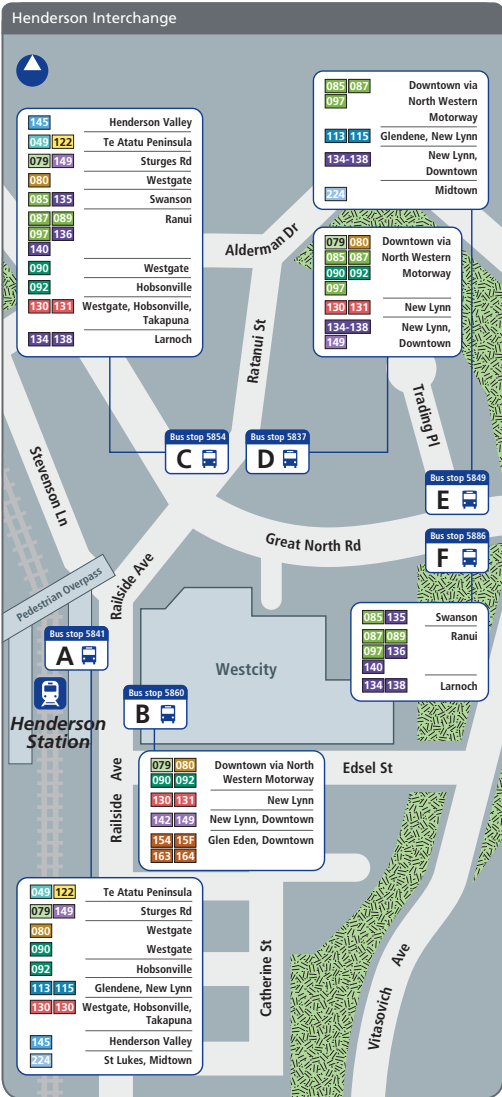

Where to connect to other services

How to get started

Use the map on the other side to identify which route(s) will get you to your destination. This map covers the Western Suburbs - other MAXX Guides for Central, Northern, Eastern and Southern may also be of interest.

* Go to maxx.co.nz for info and zones

Destinations / Points of Interest

SUBURBS	MAP REFERENCE
Avondale	F6
Blockhouse Bay	G8
French Bay	E9
Glendene	D6
Glen Eden	D7
Green Bay	F8
Helensville	See inset map
Henderson	C6
Henderson Valley	B6
Herald Island	See inset map
Kaurilands	D8
Kelston	E7
Kumeu	B1 (see note)
Laingholm	D10
Lincoln	C4
Massey East	D3
Massey North	C2
Massey West	B3
McLaren Park	C7
Oratia	C7
Ranui	B5
Royal Heights	C3
Sunnyvale	D7
Swanson	A5
Te Atatu Peninsula	D3
Te Atatu South	D5
Titirangi	D9
Waimauku	B1 (see note)
West Harbour	D2
Western Heights	B6
Whenuapai	See inset map
Wood Bay	E9

Hospital	MAP REFERENCE
Waitakere Hospital	C5

Stadiums and Venues	MAP REFERENCE
Waitakere Stadium	D4
West Wave Aquatic Centre	C5

Shopping	MAP REFERENCE
Glen Eden Shopping Centre	D7
Kelston Shopping Centre	E7
Lynn Mall (New Lynn)	F7
Lincoln Centre	C5
Lincoln North Mall	C4
West City (Henderson)	D6
Westgate Shopping Centre	C2
Waitakere Mega Centre	D6