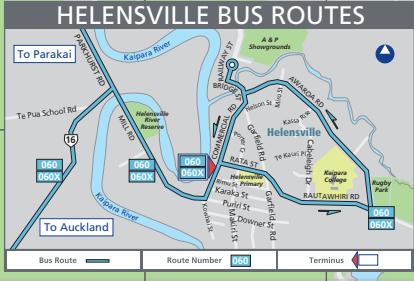

* Go to maxx.co.nz for info and zones

Destinations / Points of Interest

SUBURBS	MAP REFERENCE
Avondale	F6
Blockhouse Bay	G8
French Bay	E9
Glendene	D6
Glen Eden	D7
Green Bay	F8
Helensville	See inset map
Henderson	C6
Henderson Valley	B6
Herald Island	See inset map
Kaurilands	D8
Kelston	E7
Kumeu	B1 (see note)
Laingholm	D10
Lincoln	C4
Massey East	D3
Massey North	C2
Massey West	B3
McLaren Park	C7
Oratia	C7
Ranui	B5
Royal Heights	C3
Sunnyvale	D7
Swanson	A5
Te Atatu Peninsula	D3
Te Atatu South	D5
Titirangi	D9
Waimauku	B1 (see note)
West Harbour	D2
Western Heights	B6
Whenuapai	See inset map
Wood Bay	E9

Hospital	MAP REFERENCE
Waitakere Hospital	C5

Stadiums and Venues	MAP REFERENCE
Waitakere Stadium	D4
West Wave Aquatic Centre	C5

Shopping	MAP REFERENCE
Glen Eden Shopping Centre	D7
Kelston Shopping Centre	E7
Lynn Mall (New Lynn)	F7
Lincoln Centre	C5
Lincoln North Mall	C4
West City (Henderson)	D6
Westgate Shopping Centre	C2
Waitakere Mega Centre	D6

University	MAP REFERENCE
UNITEC - Waitakere Campus	D5

Note: Additional peak services operate in most areas Monday to Friday.

Full details on these services can be found in the relevant timetable brochure.

Western Suburbs Route Key	Description
048	Te Atatu Peninsula to Downtown via Great North Rd
049	Te Atatu Peninsula to Downtown via Great North Rd
060	Helensville to Westgate via Waimauku and Kumeu
060X	Helensville to Downtown Express via Westgate
070X	Westgate to Downtown Express via Waimumu Rd
080	Westgate to Downtown via Don Buck Rd, Rathgar Rd and Henderson
080X	Westgate to Downtown Express via Don Buck Rd and Universal Dr
079	Sturges Rd to Downtown via Henderson Valley, Sunnyvale and Te Atatu Rd
085	Swanson to Downtown via Universal Dr, Lincoln Rd and Te Atatu Rd
087	Ranui to Downtown via Universal Dr, Lincoln Rd, Te Atatu Rd, Flanshaw Rd and Royal View Rd