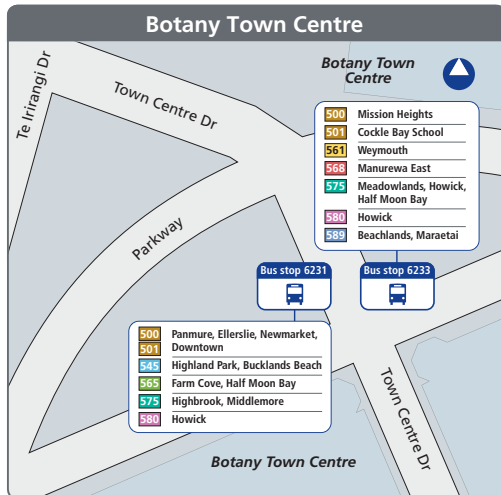

Where to connect to other services

How to get started

Use the map on the other side to identify which route(s) will get you to your destination. This map covers the Eastern Suburbs - other MAXX Guides for Central, Northern, Southern and Western may also be of interest.

Eastern Suburbs Route Key

- 522 Mt Wellington to Downtown via Mt Wellington Highway
- 532 Mt Wellington to Downtown via Carbine Rd
- 545 Bucklands Beach to Botany via Highland Park and Aviemore Dr
- 550 Cockle Bay, Howick to Downtown via Ellerslie and Newmarket
- 551 North Park to Downtown via Ellerslie and Newmarket
- 552 Bucklands Beach to Downtown via Ellerslie and Newmarket only
- 561 Panmure or Botany to Weymouth via East Tamaki and Homai
- 565 Half Moon Bay to Botany Town Centre via Farm Cove, Gossamer Dr and Burwood

Eastern Suburbs Route Key

- 566 East Tamaki to Wattle Downs via Homai and Manurewa
- 568 Panmure to Manurewa East via Manukau City
- 578 Half Moon Bay to Botany Town Centre via Howick and Meadowlands (Monday to Friday services continue to Middlemore)
- 580 Howick to Manukau Train Station via Botany Town Centre
- 589 Botany Town Centre to Beachlands, Māraetai (limited service)
- 589 Glen Innes to Downtown via Marua Rd, Ellerslie and Newmarket
- 605, 606 Victoria Ave, Benson Rd to Civic Centre
- 625 Glen Innes to Downtown via Khyber Pass Rd and Symonds St

Eastern Suburbs Route Key

- 767, 769 Glenowrie, St Heliers to Downtown via Tamaki Dr
- 770 St Heliers to Newmarket via Kohimarama
- 771 St Heliers to Newmarket via Mission Bay

See Southern Guide for the continuation of these routes