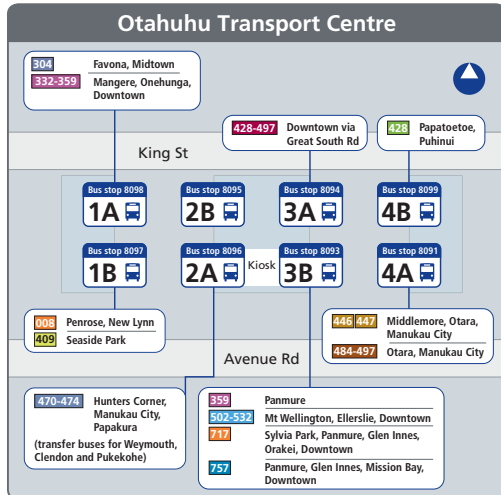

Where to connect to other services

How to get started

Use the map on the other side to identify which route(s) will get you to your destination. This map covers the Eastern Suburbs - other MAXX Guides for Central, Northern, Southern and Western may also be of interest.

Travel tips

Need to go to the airport?

Route 375 is a Monday to Friday service that operates between Botany Town Centre and the airport.

Buses operate every 30 minutes during the morning and afternoon peak and every hour off peak.

Eastern Suburbs Route Key

- 522 Mt Wellington to Downtown via Mt Wellington Highway
- 532 Mt Wellington to Downtown via Carbine Rd
- 545 Bucklands Beach to Botany via Highland Park and Aviemore Dr
- 550 Cockle Bay, Howick to Downtown via Ellerslie and Newmarket
- 551 North Park to Downtown via Ellerslie and Newmarket
- 552 Bucklands Beach to Downtown via Ellerslie and Newmarket only
- 561 Panmure or Botany to Weymouth via East Tamaki and Homai
- 565 Half Moon Bay to Botany Town Centre via Farm Cove, Gossamer Dr and Burwood

Eastern Suburbs Route Key

- 767, 769 Glenowrie, St Heliers to Downtown via Tamaki Dr
- 770 St Heliers to Newmarket via Kohimarama
- 771 St Heliers to Newmarket via Mission Bay

See Southern Guide for the continuation of these routes