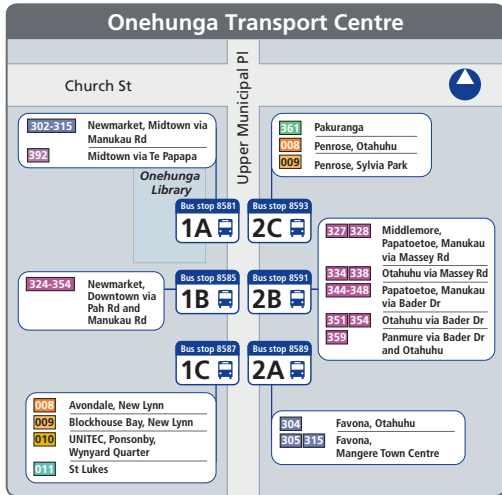

Where to connect to other services

How to get started

Use the map on the other side to identify which route(s) will get you to your destination. This map covers the Eastern Suburbs - other MAXX Guides for Central, Northern, Southern and Western may also be of interest.

Travel tips

Need to go to the airport?

Route 375 is a Monday to Friday service that operates between Botany Town Centre and the airport.

Buses operate every 30 minutes during the morning and afternoon peak and every hour off peak.

Eastern Suburbs Route Key

- 566 East Tamaki to Wattle Downs via Homai and Manurewa
- 568 Panmure to Manurewa East via Manukau City
- 578 Half Moon Bay to Botany Town Centre via Howick and Meadowlands (Monday to Friday services continue to Middlemore)
- 580 Howick to Manukau Train Station via Botany Town Centre
- 589 Botany Town Centre to Beachlands, Māraetai (limited service)
- 589 Glen Innes to Downtown via Marua Rd, Ellerslie and Newmarket
- 605, 606 Victoria Ave, Benson Rd to Civic Centre
- 625 Glen Innes to Downtown via Khyber Pass Rd and Symonds St

Eastern Suburbs Route Key

- 767, 769 Glenowrie, St Heliers to Downtown via Tamaki Dr
- 770 St Heliers to Newmarket via Kohimarama
- 771 St Heliers to Newmarket via Mission Bay

See Southern Guide for the continuation of these routes