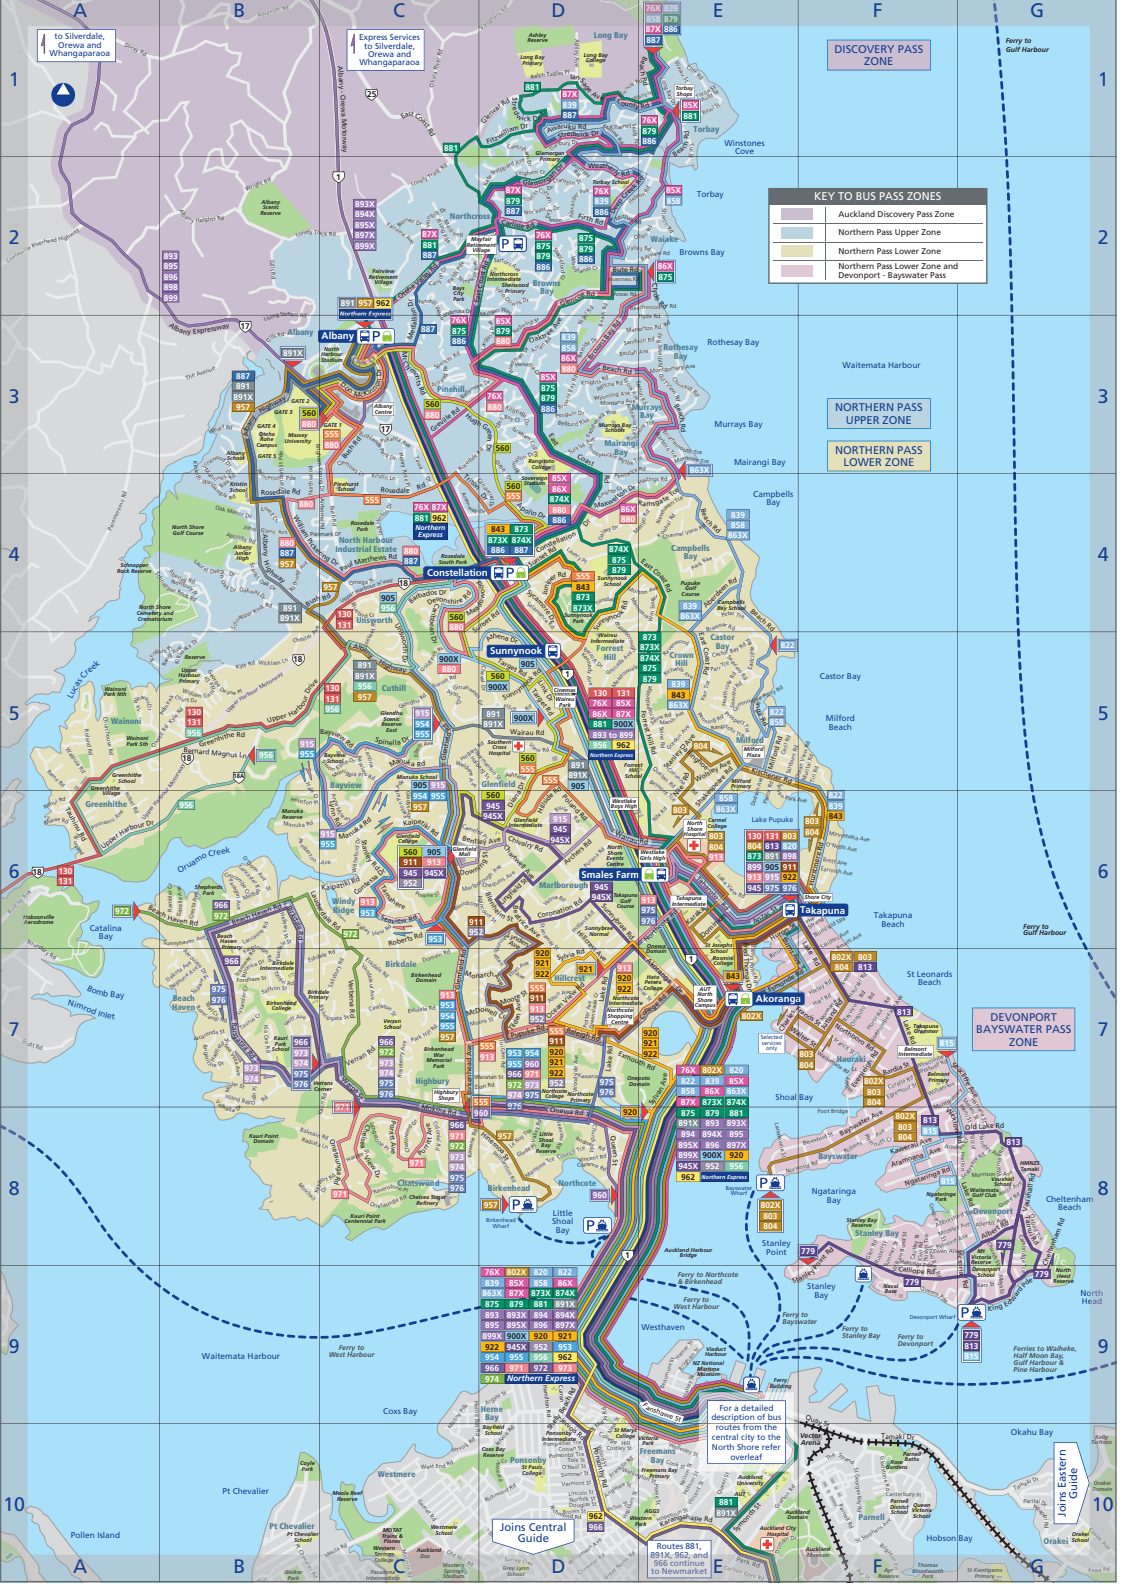

KEY TO BUS PASS ZONES

Auckland Discovery Pass Zone
Northern Pass Upper Zone
Northern Pass Lower Zone
Northern Pass Lower Zone and Devonport - Baywater Pass

For a detailed description of bus routes from the central city to the North Shore refer overleaf

Joins Central Guide

Joins Eastern Guide