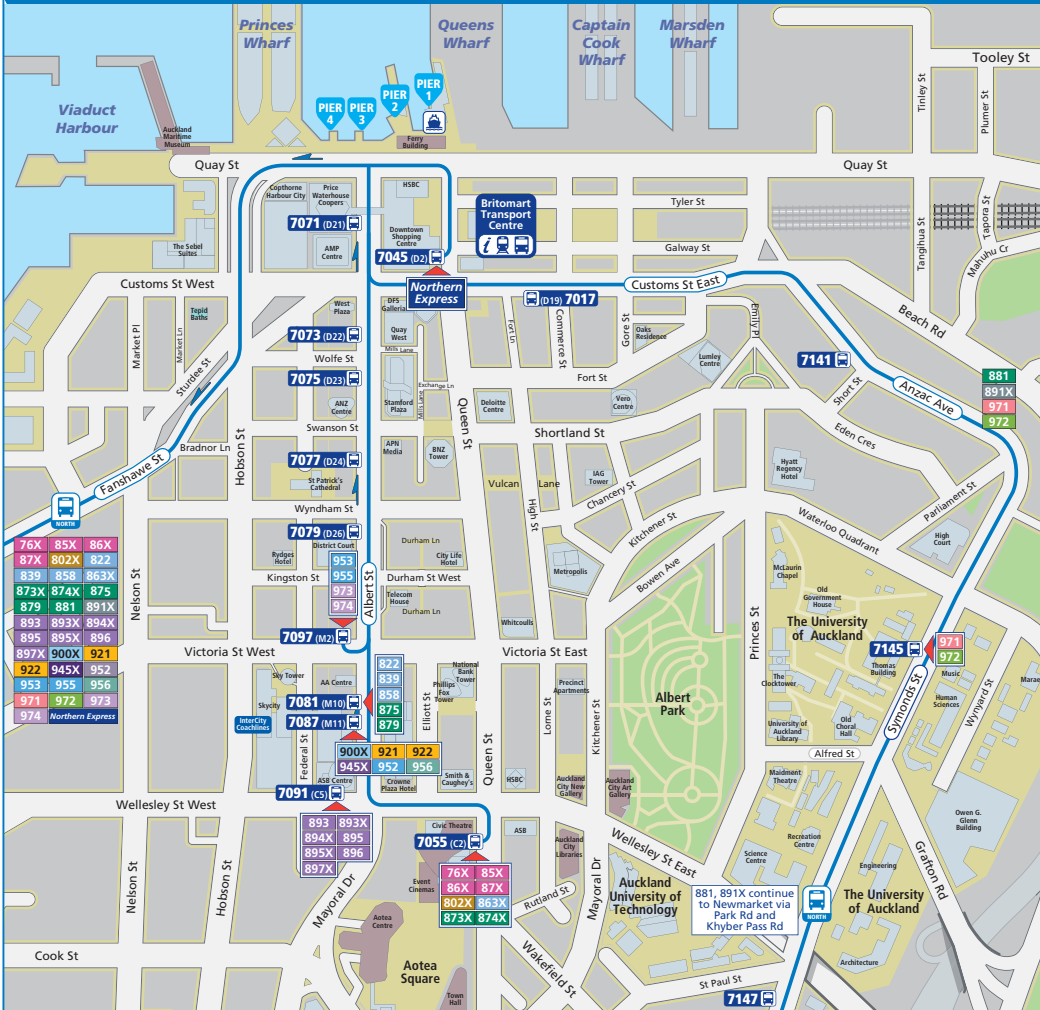

Where to catch your bus in the city

CBD Legend   Bus Routes   Route Number   Bus terminates here   Bus Stops   Information Centre   Train Station   Ferry Terminal

North Shore Bus Route Numbers and Destinations