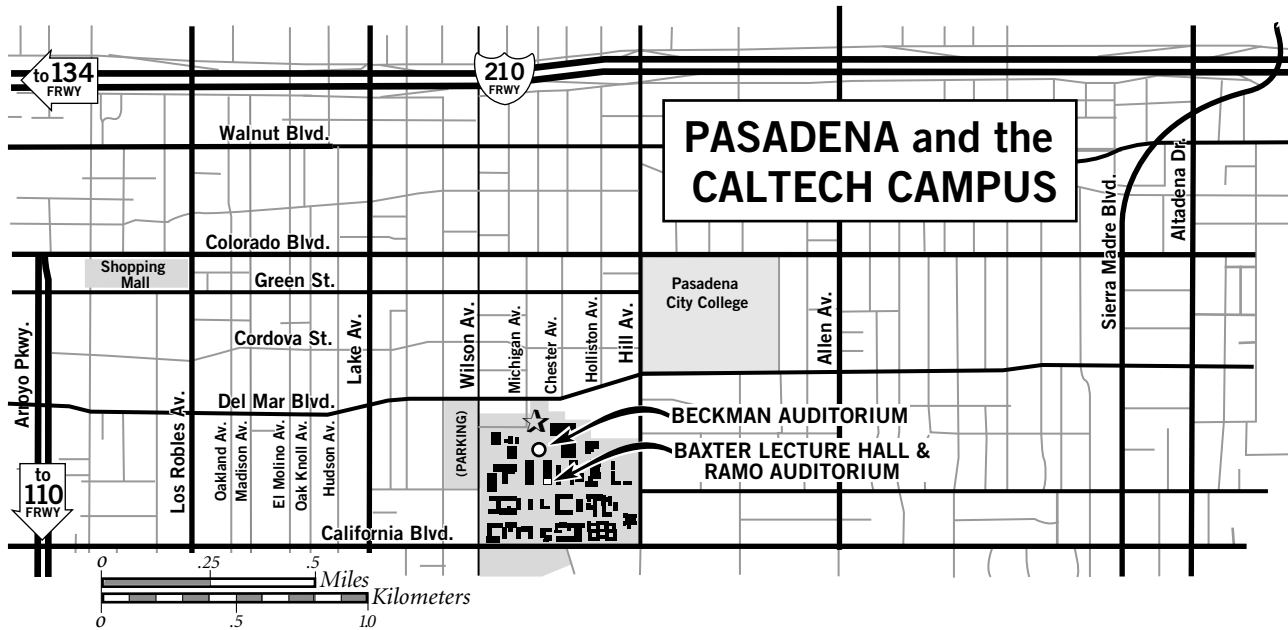

BAXTER HALL and BECKMAN AUDITORIUM ON THE CALTECH CAMPUS IN PASADENA

To use Google Maps or MapQuest to create a map or driving directions, enter the Caltech Ticket Office address: 332 S. Michigan Ave., Pasadena, CA 91106 (★ on maps below). Parking is free after 5:00 p.m. on weekdays and all day on weekends. Spaces with names are also available for general parking all weekends and after 5:00 on weekdays.

	<p>THE CALTECH CAMPUS</p> <ol style="list-style-type: none"> 1. BECKMAN AUDITORIUM the distinctive round building on the north-west side of campus. (Conferences and selected Skeptics Society events are held here.) 2. BAXTER LECTURE HALL & RAMO AUDITORIUM Both are located on the south side of Baxter Hall. Ramo is on the ground floor. Baxter Lecture Hall is on the second floor. (Most Sunday Skeptics Society Lectures are held in Baxter Lecture Hall.) <p>See box on right for handicapped parking.</p>	<p>HANDICAPPED PARKING ramped routes to the elevator in Baxter Hall</p>
--	---	--