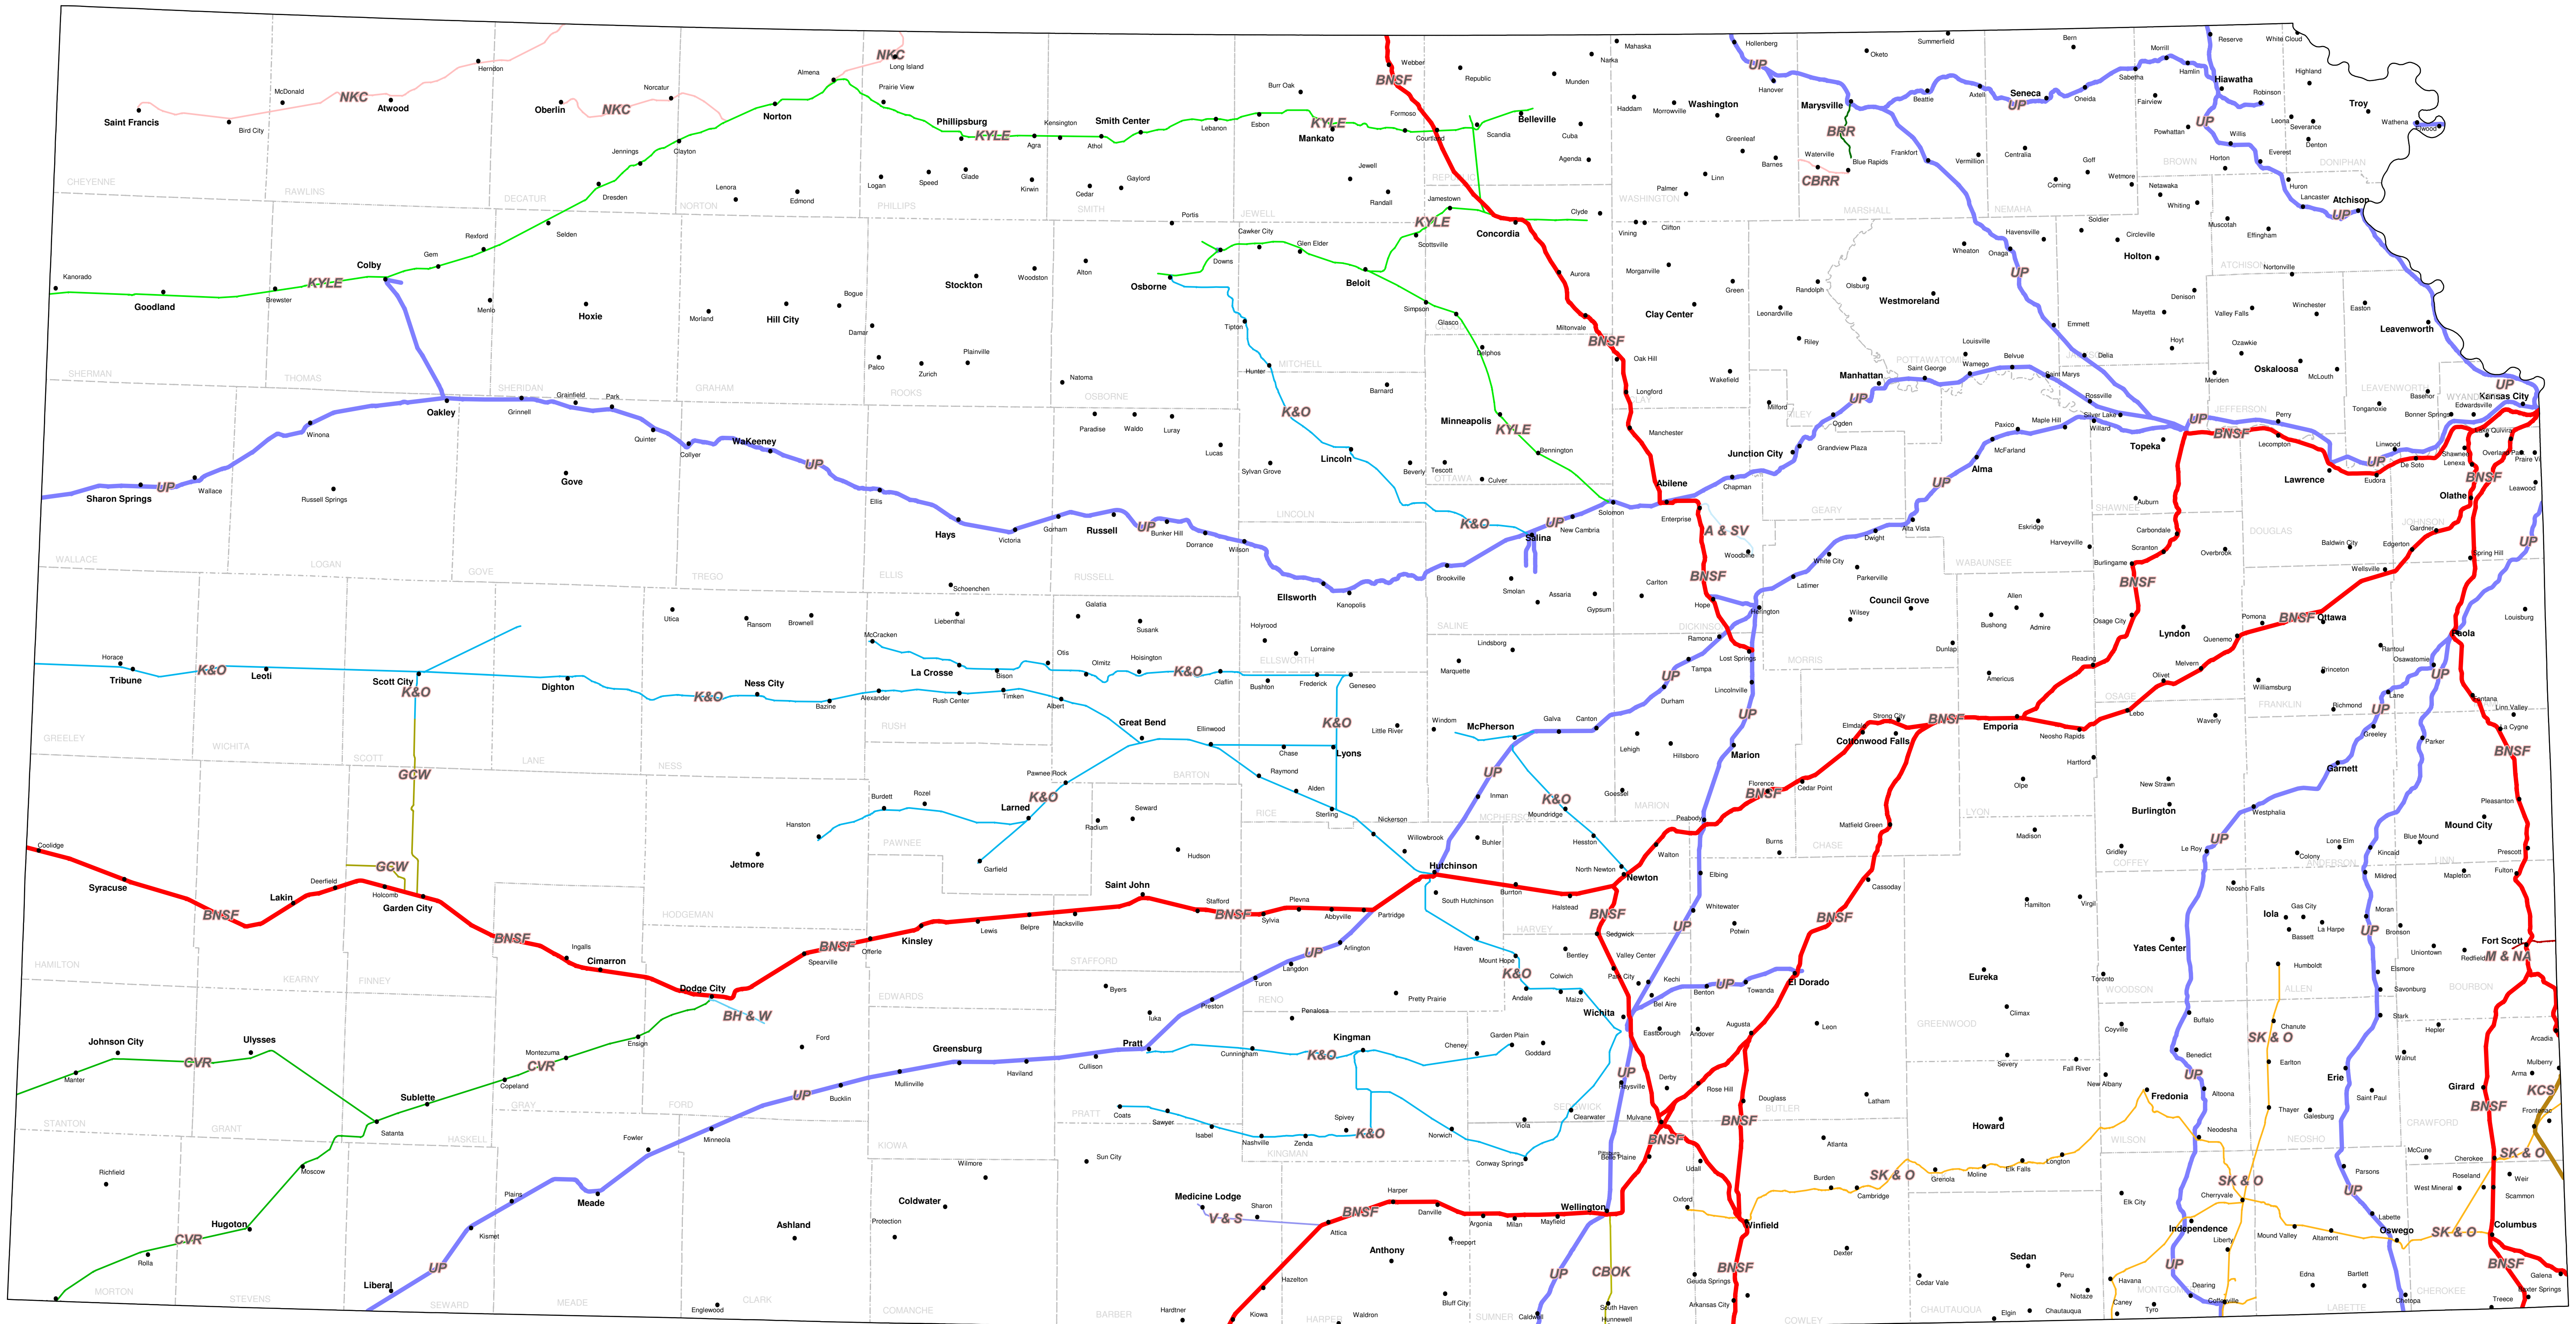

Kansas Railroad Map 2011

	A & SV		CVR		M & NA
	BH & W		GCW		NKC
	BNSF		K&O		SK & O
	BRR		KCS		UP
	CBOK		KO		V & S
	CBRR		KYLE		

PREPARED BY THE
DEPARTMENT OF TRANSPORTATION
BUREAU OF TRANSPORTATION PLANNING
12/28/2010