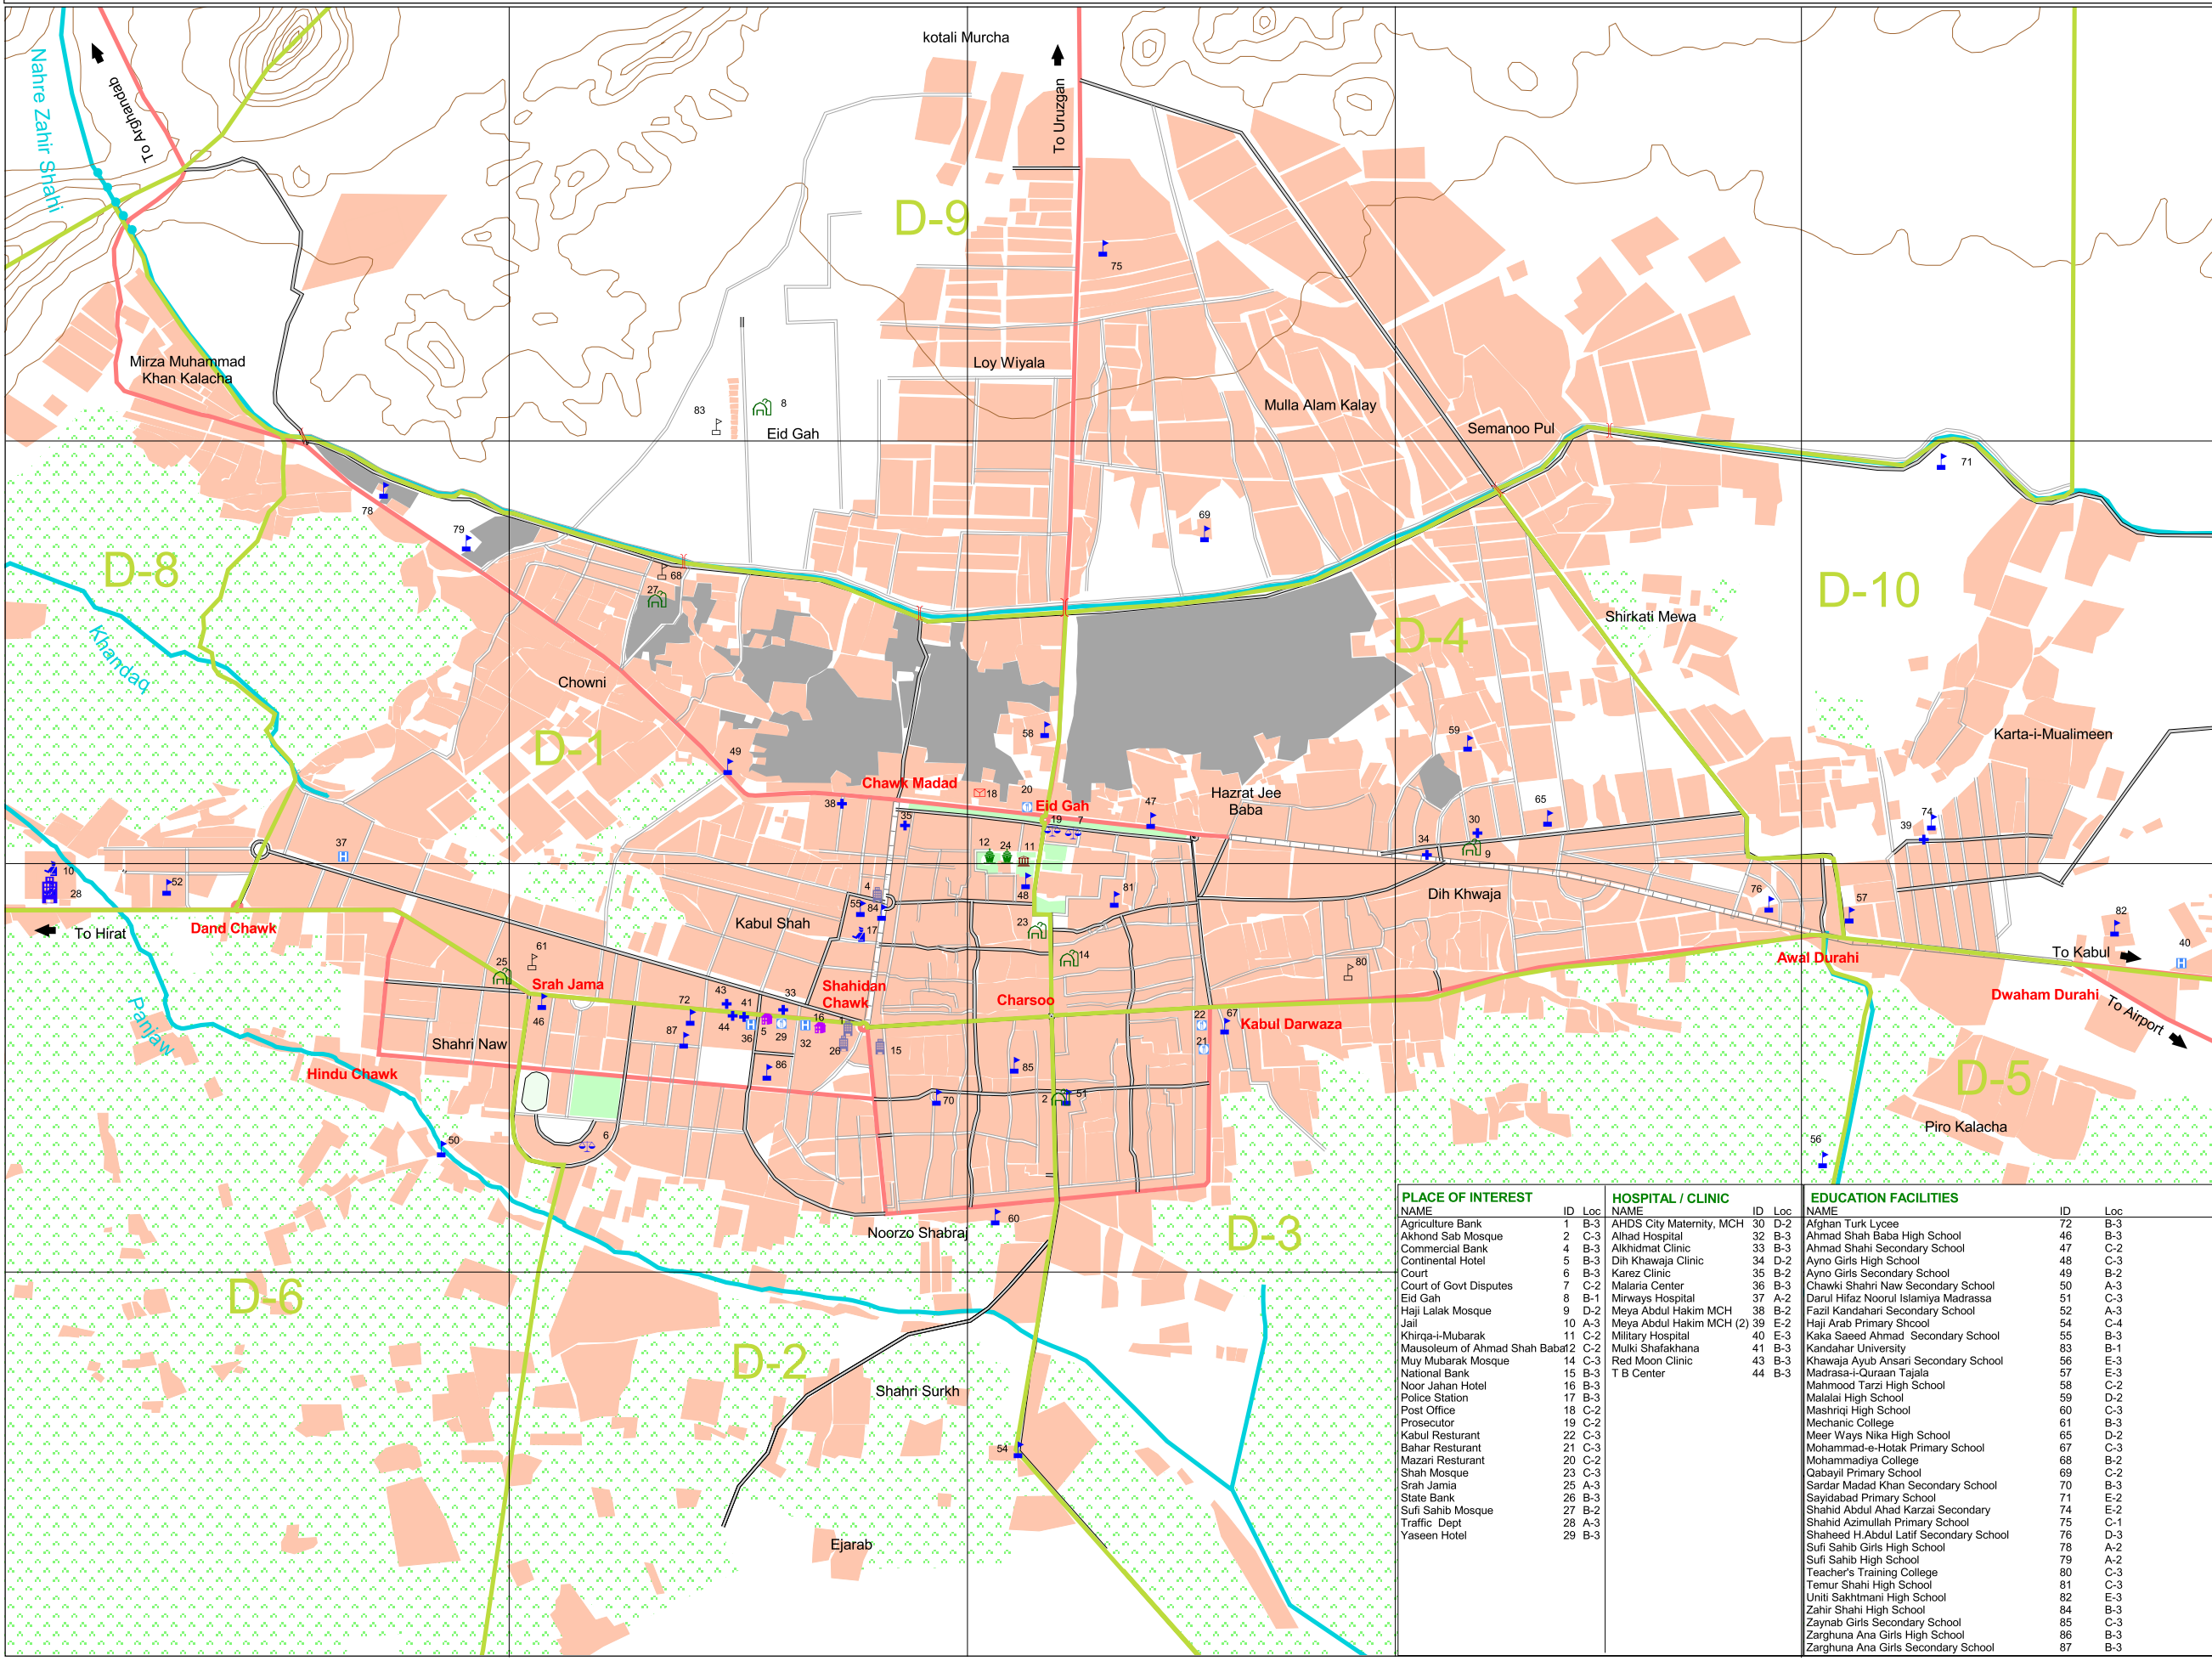

KANDAHAR CITY MAP

LEGEND

- **BOUNDARY**
  - District
- **ROADS**
  - Highway
  - Divided Boulevard
  - Primary
  - Secondary
  - Bridge
- **DRAINAGE**
  - Lake
  - River
- **URBAN LAND USE**
  - Built up Area
  - Cultivated Area
  - Park
  - Cemetery
- **PLACE OF INTEREST**
  - Bank
  - Clinic
  - Court
  - Department
  - Historical Site
  - Hospital
  - Hotel
  - Mosque
  - Police Station
  - Post Office
  - Restaurant
  - School
  - Shrine
  - Stadium
  - University/College
- **LETTERS**
  - **D-5** District Number
  - **Chowni** Area Name
  - **Dorahi** Square / Chowk Name

SOURCE:

1-IKONOS Imagery, one Meter Resolution (2000 - 2002)

2- Data Collection and Ground Truthing Done in Collaboration with AGCHO, CSO, Kandahar Municipality and AIMS (December, 2004)

Map Projection: Geographic
Geodetic Datum: WGS 84

For further information contact
AIMS Kandahar office at:
info@aims.org.af
For E-copy visit: www.aims.org.af

Print Date: February, 2005
Project no: 40020041210352

0 0.2 0.4 0.6 0.8 Kilometers

PLACE OF INTEREST			HOSPITAL / CLINIC			EDUCATION FACILITIES		
NAME	ID	Loc	NAME	ID	Loc	NAME	ID	Loc
Agriculture Bank	1	B-3	AHDS City Maternity, MCH	30	D-2	Afghan Turk Lycee	72	B-3
Akhond Sab Mosque	2	C-3	Alhad Hospital	32	B-3	Ahmad Shah Baba High School	46	B-3
Commercial Bank	4	B-3	Alkhidmat Clinic	33	B-3	Ahmad Shahi Secondary School	47	C-2
Continental Hotel	5	B-3	Dih Khawaja Clinic	34	D-2	Ayno Girls High School	48	C-3
Court	6	B-3	Karez Clinic	35	B-2	Ayno Girls Secondary School	49	B-2
Court of Govt Disputes	7	C-2	Malaria Center	36	B-3	Chawki Shahri New Secondary School	50	A-3
Eid Gah	8	B-3	Mirways Hospital	37	A-2	Darul Hifaz Noorul Islamiya Madrasa	51	C-3
Haji Lalak Mosque	9	D-2	Meys Abdul Hakim MCH	38	B-2	Fazil Kandahari Secondary School	52	A-3
Jail	10	A-3	Meys Abdul Hakim MCH (2)	39	E-2	Haji Arab Primary School	54	C-4
Khirqa-i-Mubarak	11	C-2	Military Hospital	40	E-3	Kaka Saeed Ahmad Secondary School	55	B-3
Mausoleum of Ahmad Shah Babaf	2	C-2	Mulki Shafakhana	41	B-3	Kandahar University	83	B-1
Muy Mubarak Mosque	14	C-3	Red Moon Clinic	43	B-3	Khawaja Ayub Ansari Secondary School	56	E-3
National Bank	15	B-3	T B Center	44	B-3	Madrasa-i-Quraan Tajala	57	E-3
Noor Jahan Hotel	16	B-3				Mahmood Tarzi High School	58	C-2
Police Station	17	B-3				Malalai High School	59	D-2
Post Office	18	C-2				Mashriqi High School	60	C-3
Prosecutor	19	C-2				Mechanic College	61	B-3
Kabul Resturant	22	C-3				Meer Ways Nika High School	65	D-2
Bahar Resturant	21	C-3				Mohammad-e-Hotak Primary School	67	C-3
Mazan Resturant	20	C-2				Mohammadiya College	68	B-2
Shah Mosque	23	C-3				Qabayil Primary School	69	A-2
Srah Jamia	25	A-3				Sardar Madad Khan Secondary School	70	B-3
State Bank	26	B-3				Sayidabad Primary School	71	E-2
Sufi Sahib Mosque	27	B-2				Shahid Abdul Ahad Karzai Secondary	74	E-2
Traffic Dept	28	A-3				Shahid Azimullah Primary School	75	C-1
Yaseen Hotel	29	B-3				Shaheed H.Abdul Latif Secondary School	76	D-3
						Sufi Sahib Girls High School	78	A-2
						Sufi Sahib High School	79	A-2
						Teacher's Training College	80	C-3
						Temur Shahi High School	81	C-3
						Uniti Sakhtmani High School	82	E-3
						Zahir Shahi High School	84	B-3
						Zaynab Girls Secondary School	85	C-3
						Zarghuna Ana Girls High School	86	B-3
						Zarghuna Ana Girls Secondary School	87	B-3