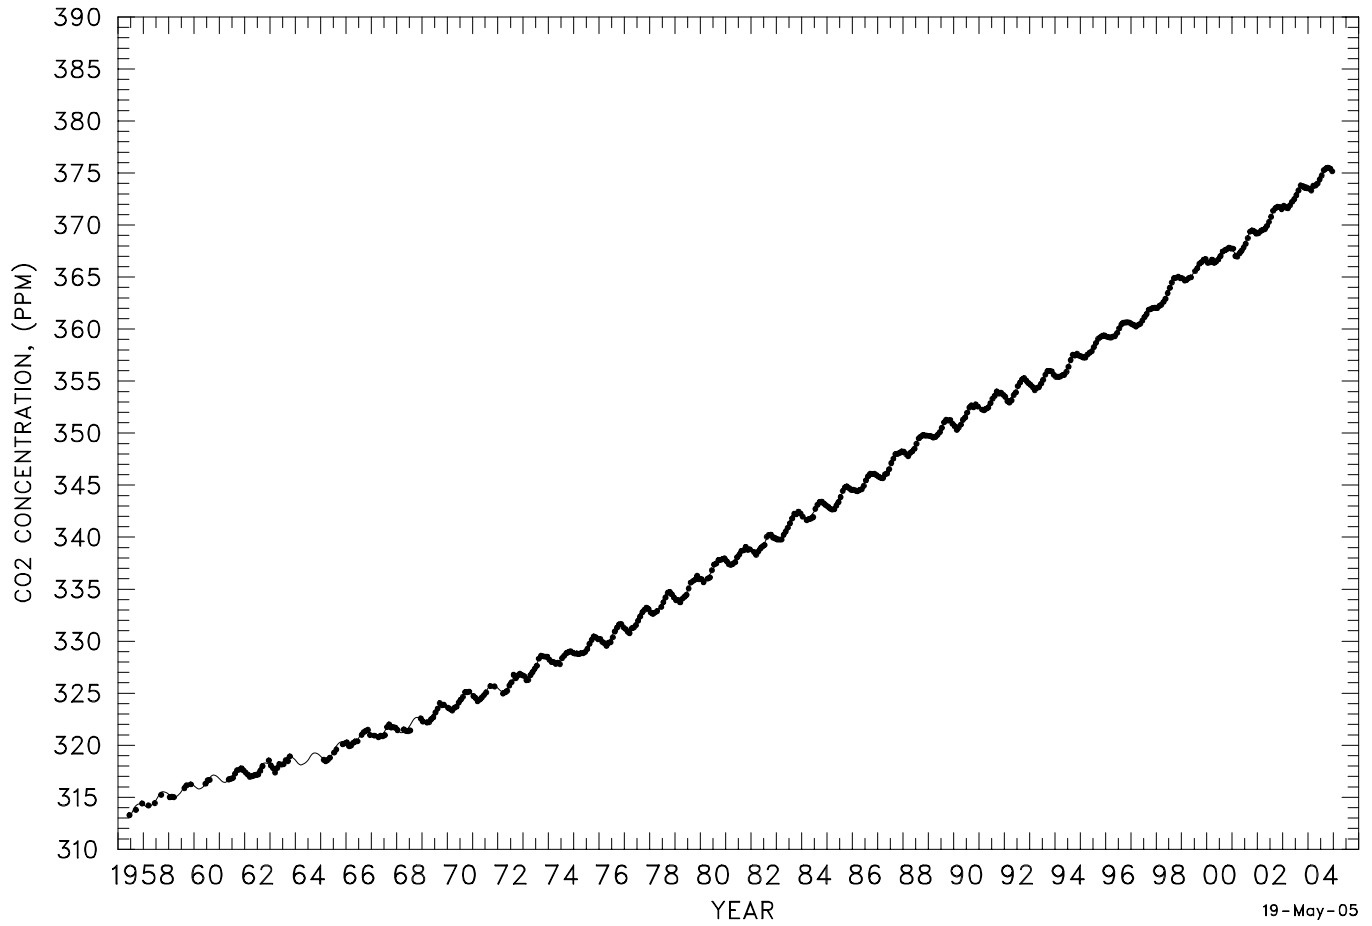

SOUTH POLE, ANTARCTICA
MONTHLY AVERAGE CARBON DIOXIDE CONCENTRATION

SPO-121

19-May-05