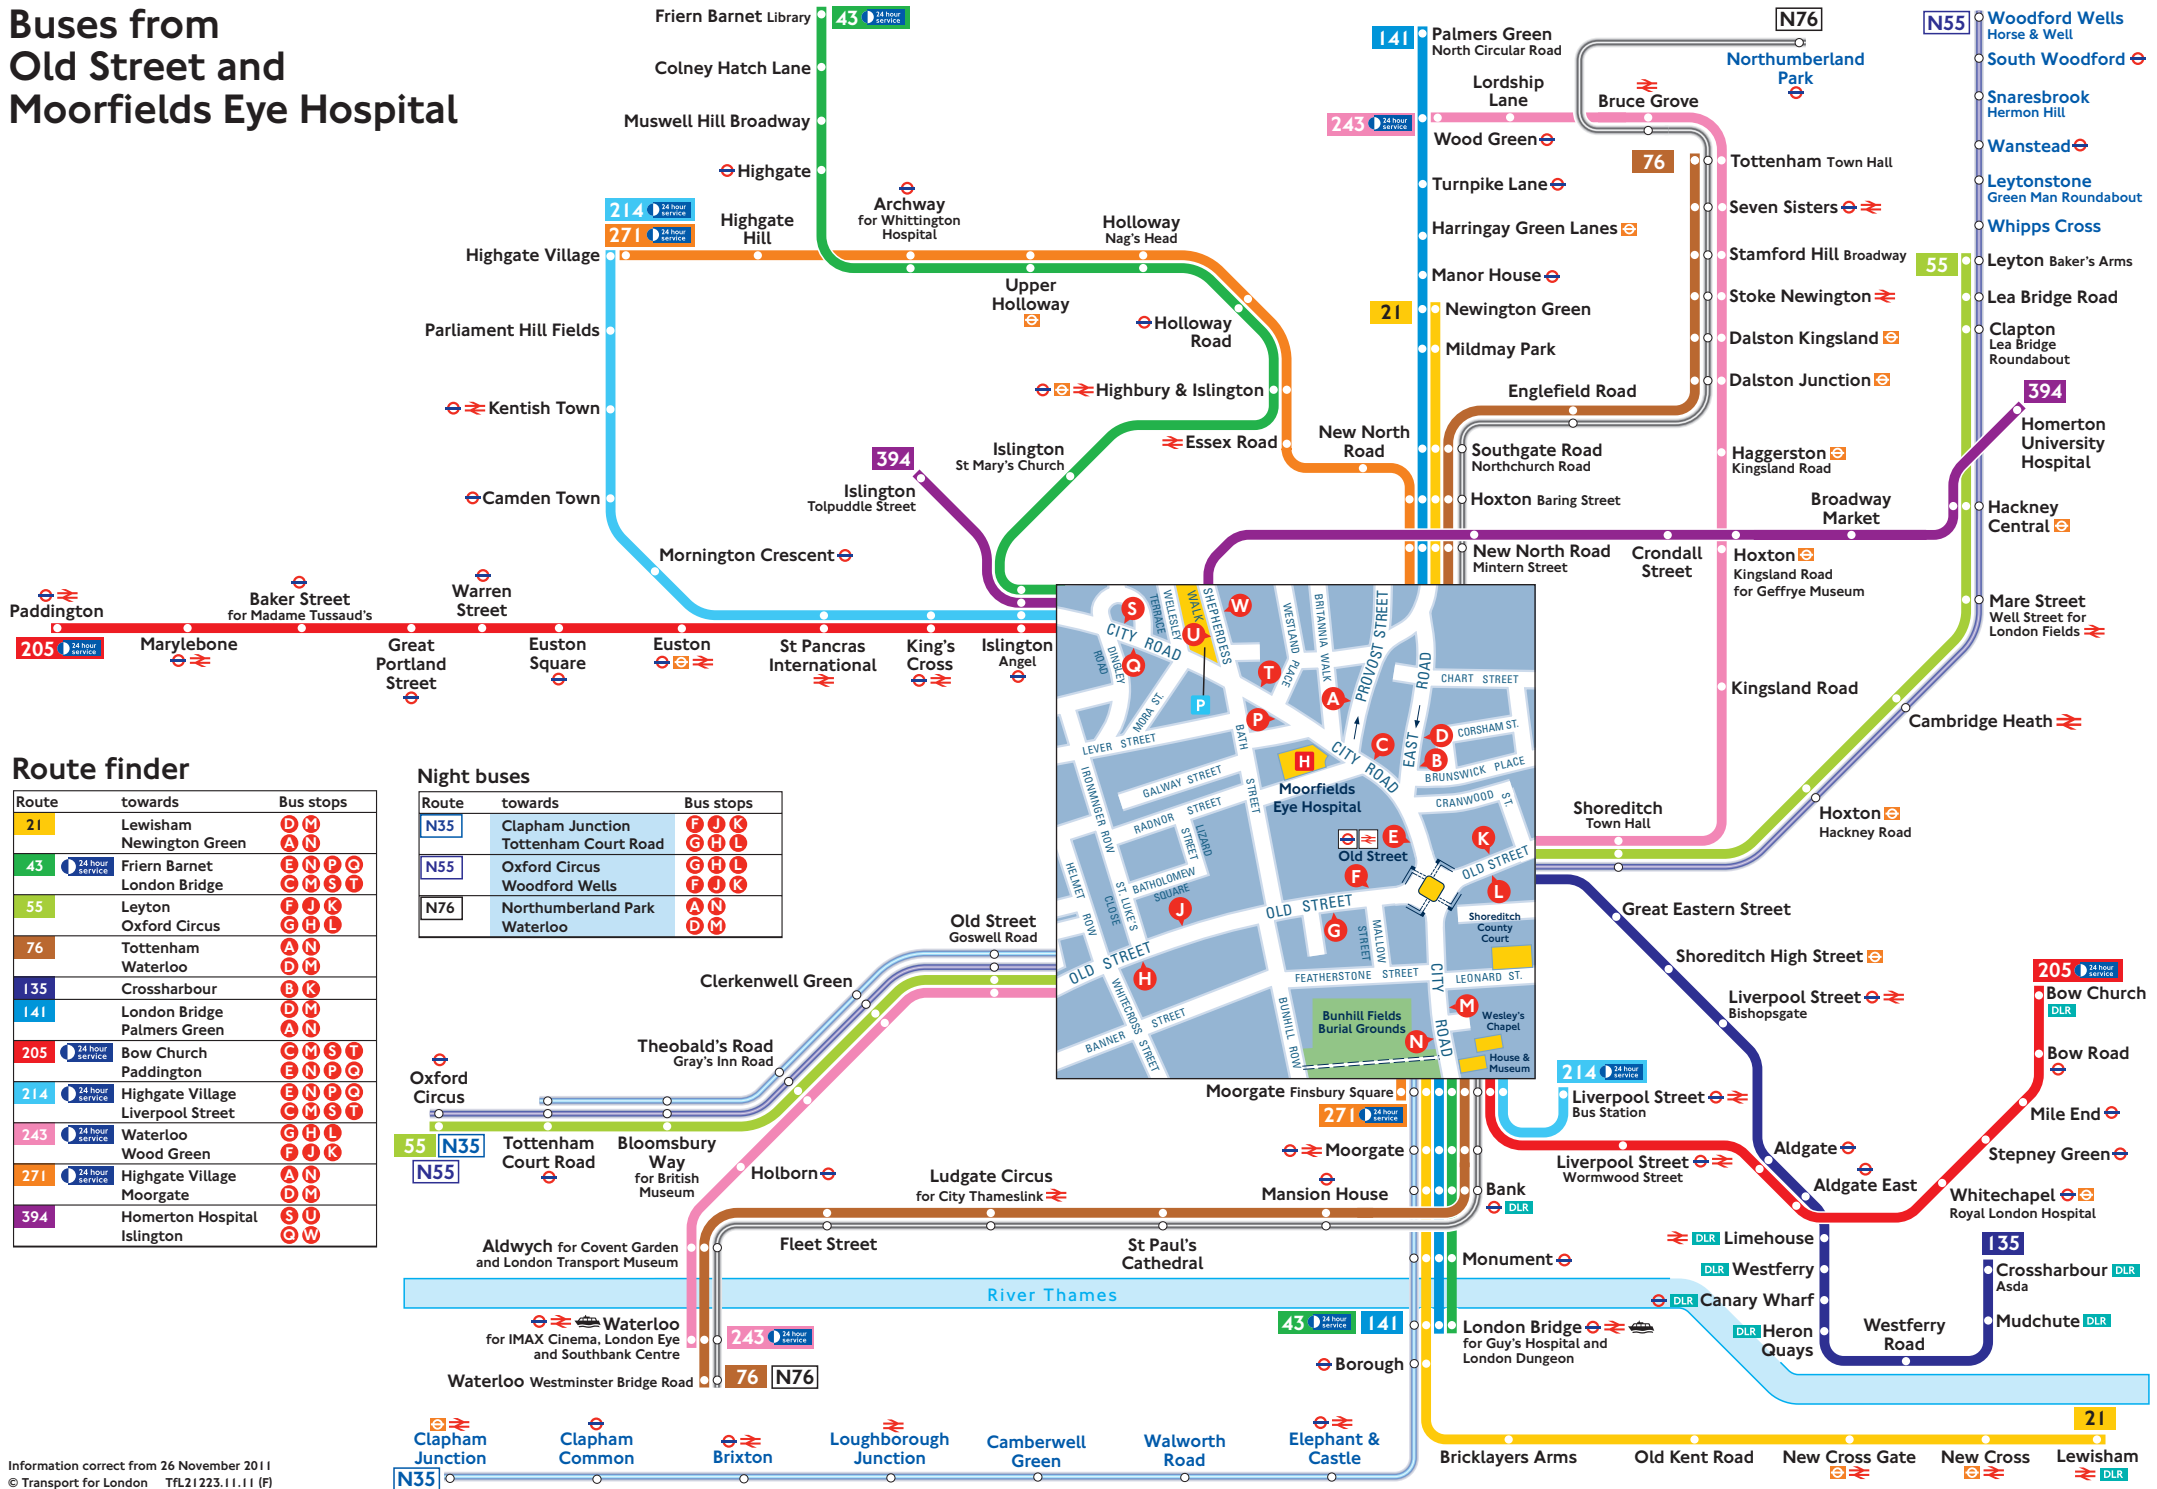

Buses from Old Street and Moorfields Eye Hospital

Route finder

Route	towards	Bus stops
21	Lewisham Newington Green	D M A N
43	Friern Barnet London Bridge	E N P O C M S T
55	Leyton Oxford Circus	F J K G H L
76	Tottenham Waterloo	A N D M
135	Crossharbour	B K
141	London Bridge Palmer's Green	D M A N
205	Bow Church Paddington	C M S T E N P O
214	Highgate Village Liverpool Street	E N P O C M S T
243	Waterloo Wood Green	G H L F J K
271	Highgate Village Moorgate	A N D M
394	Homerton Hospital Islington	S U O W

Night buses

Route	towards	Bus stops
N35	Clapham Junction Tottenham Court Road	F J K G H L
N55	Oxford Circus Woodford Wells	G H L F J K
N76	Northumberland Park Waterloo	A N D M