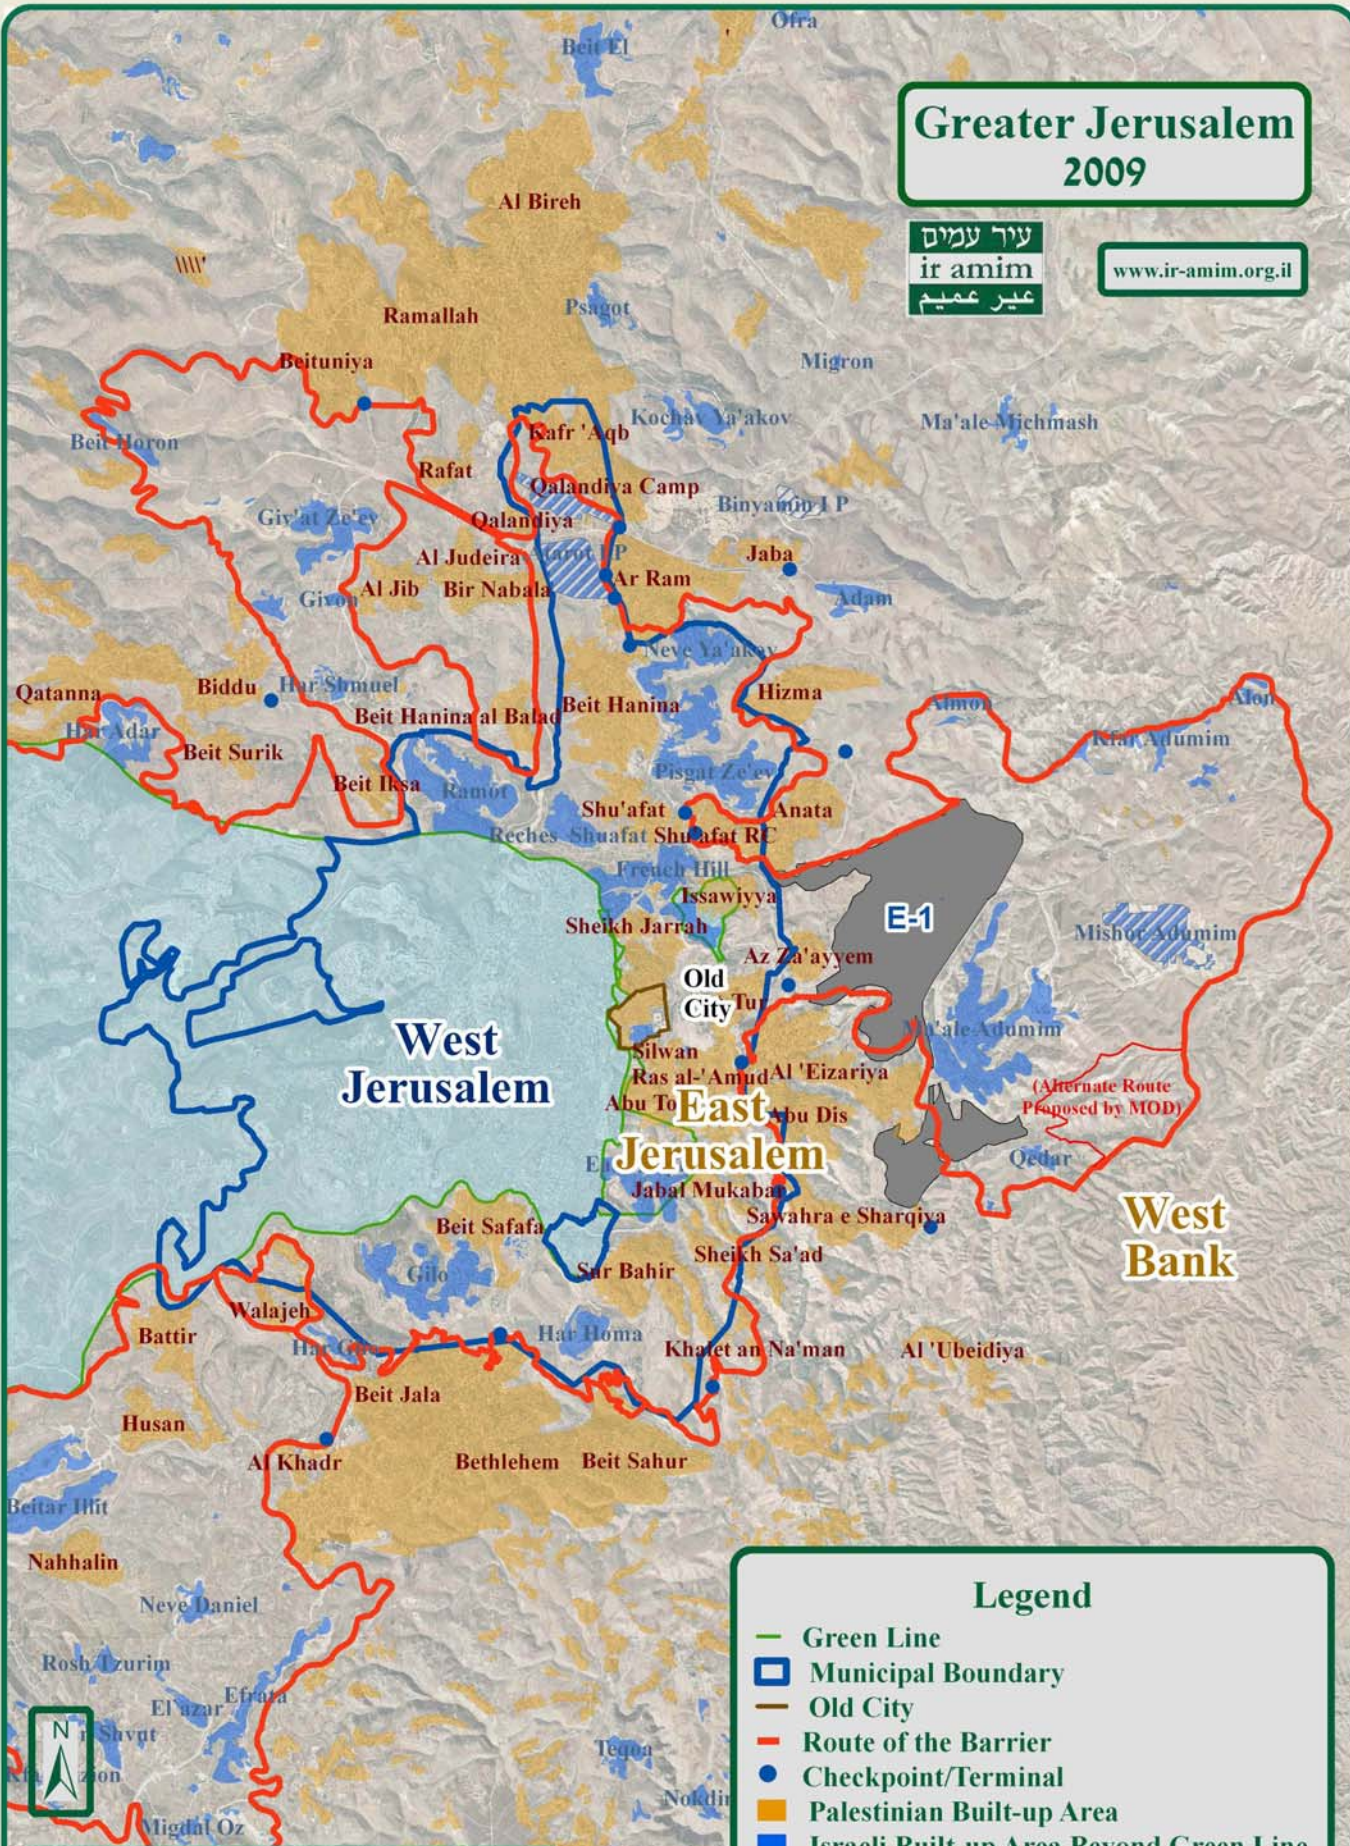

Greater Jerusalem 2009

עיר עמים
ir amim
عير عميم

www.ir-amim.org.il

**West
Jerusalem**

**East
Jerusalem**

**West
Bank**

Legend

- Green Line
- Municipal Boundary
- Old City
- Route of the Barrier
- Checkpoint/Terminal
- Palestinian Built-up Area
- Israeli Built-up Area Beyond Green Line
- Industrial Park