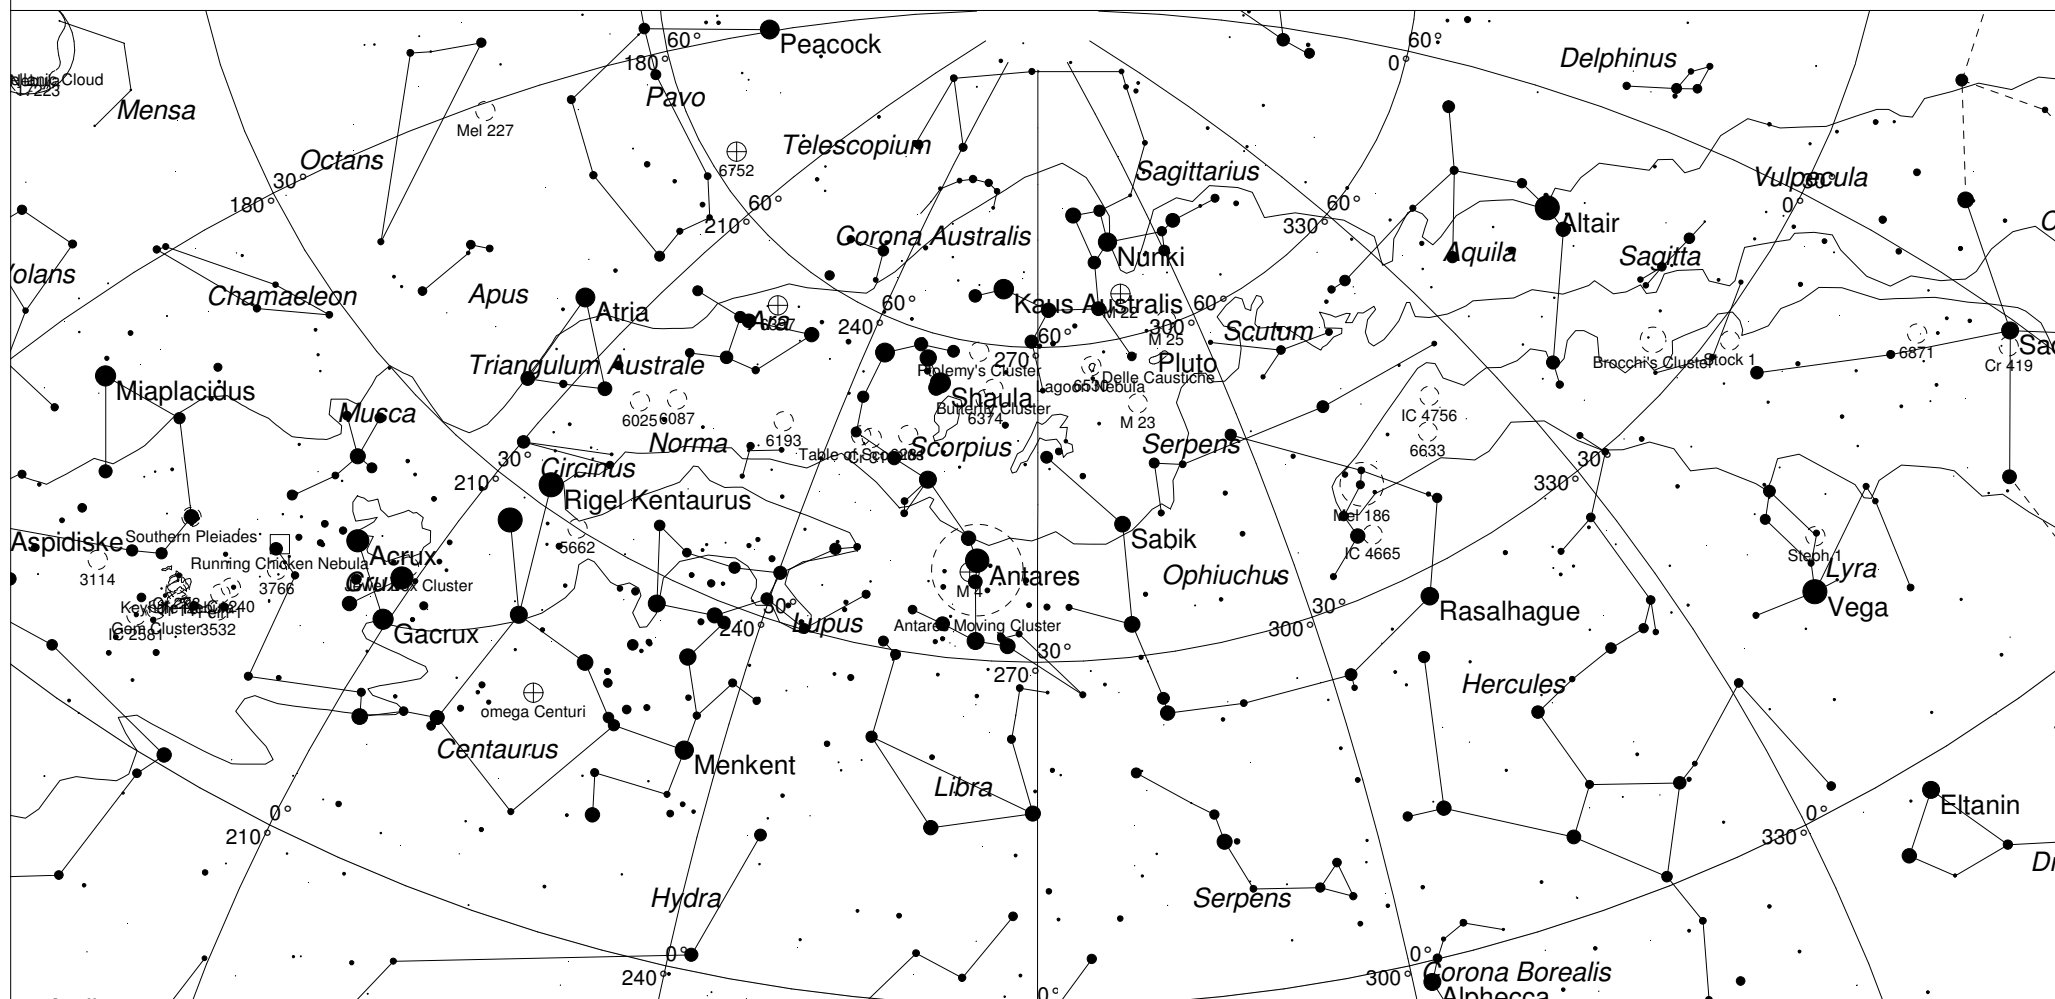

# September Sky - West

STARS		SYMBOLS		
● <1	● >5.5	● Multiple star	◻ Dark nebula	△ Radio source
● 2	○ Variable star	⊕ Globular cluster	⊗ X-ray source	○ Other object
● 3	☄ Comet	○ Open cluster		
● 4	☄ Galaxy	⊙ Planetary nebula		
● 5	◻ Bright nebula	⊙ Quasar		

This map shows the Western sky as seen from Melbourne at:  
 10.00 pm 1 September  
 9.00 pm 15 September  
 8.00 pm 30 September  
 Time is AEST. Similar views will be seen in other locations at the equivalent local time (eg 10.00 pm ACST Adelaide)

Local Time: 22:00:00 1-Sep-2011  
 Location: 34° 55' 12" S 138° 34' 48" E

UTC: 12:30:00 1-Sep-2011  
 RA: 17h02m58s Dec: -23° 52' Field: 90.0°

Sidereal Time: 20:25:38  
 Julian Day: 2455806.0208