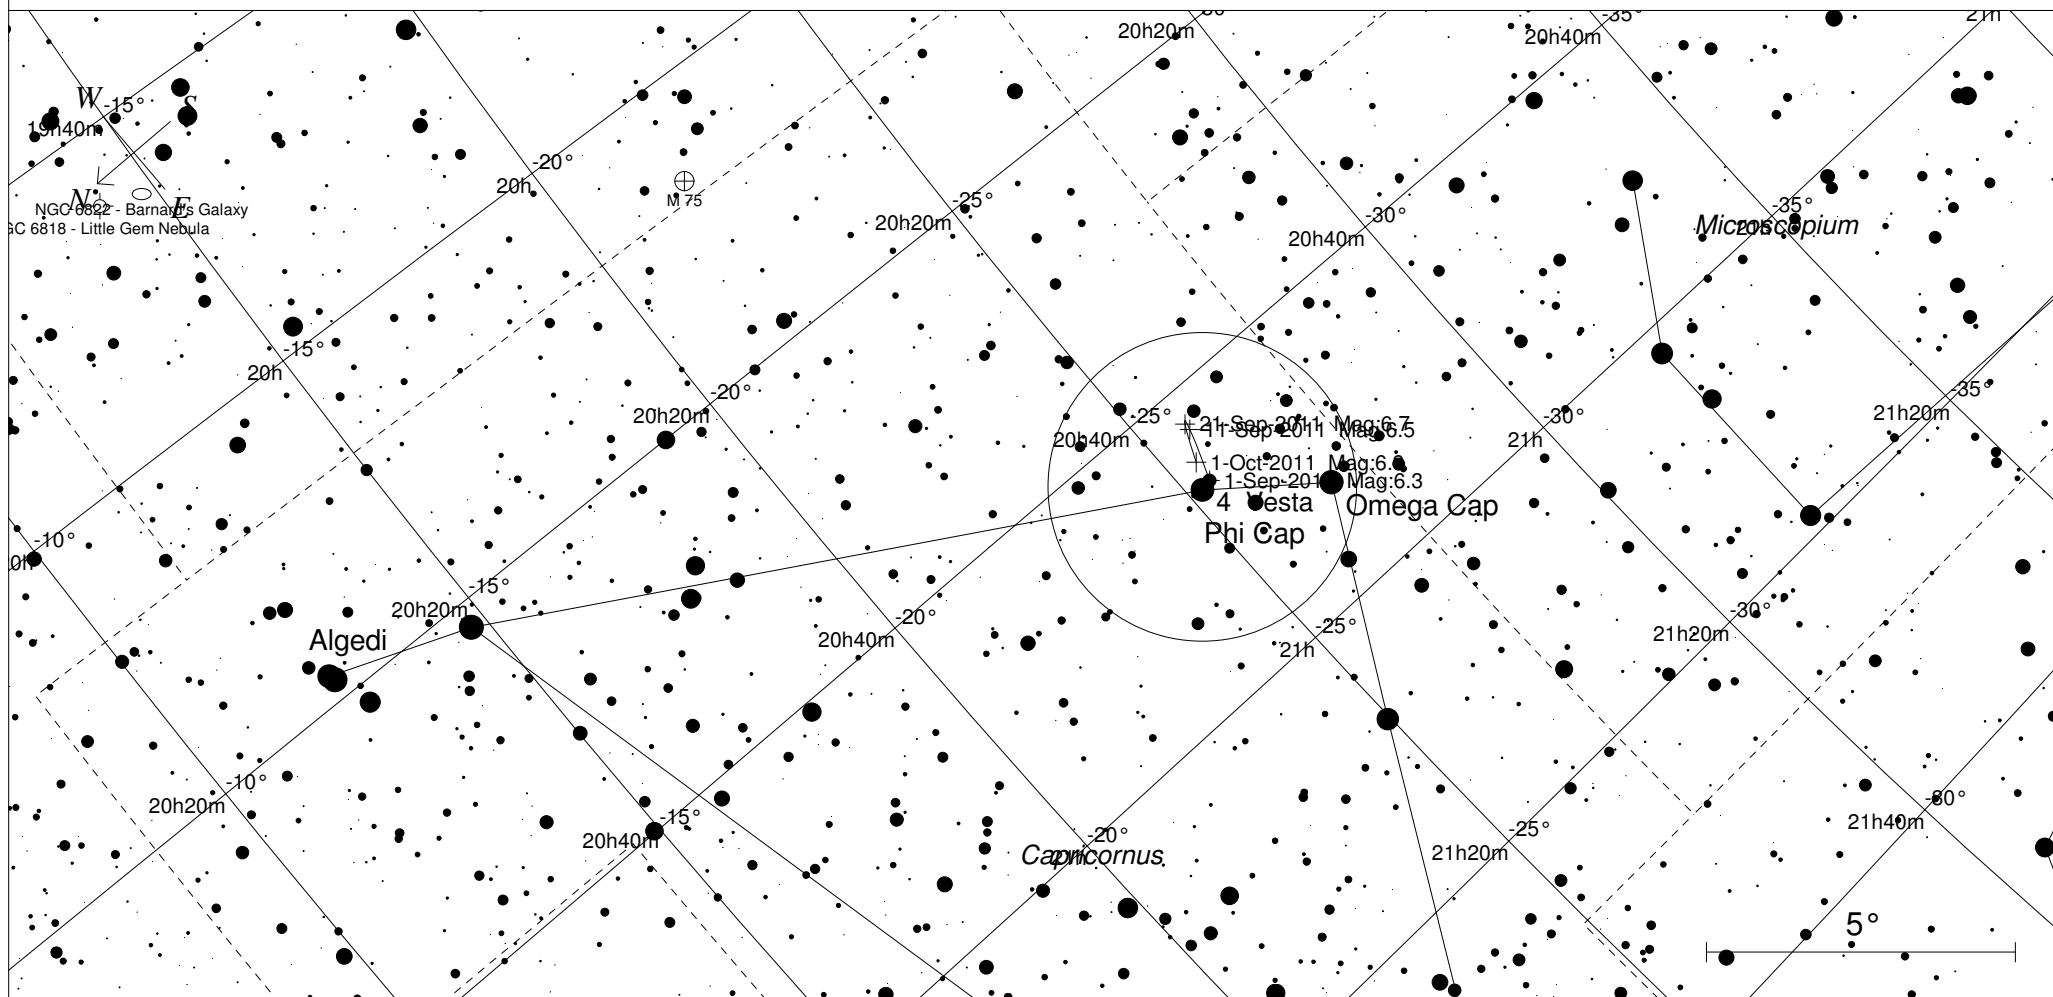

# Vesta September Binocular Spotters Map.

STARS		SYMBOLS	
● <4	● >9	● Multiple star	◻ Dark nebula
● 5		○ Variable star	⊕ Globular cluster
● 6		☄ Comet	○ Open cluster
● 7		☉ Galaxy	⊕ Planetary nebula
● 8		◻ Bright nebula	⊗ Quasar
			△ Radio source
			× X-ray source
			○ Other object

High power view of the sky suitable for locating Vesta in binoculars. Use the eastern horizon map to orient yourself. Then use this chart to locate Vesta. The circle is the field of view of 10x50 binoculars.

Local Time: 21:00:00 1-Sep-2011  
 Location: 34° 55' 12" S 138° 34' 48" E

UTC: 11:30:00 1-Sep-2011  
 RA: 20h39m51s Dec: -23° 01' Field: 16.0°

Sidereal Time: 19:25:28  
 Julian Day: 2455805.9792