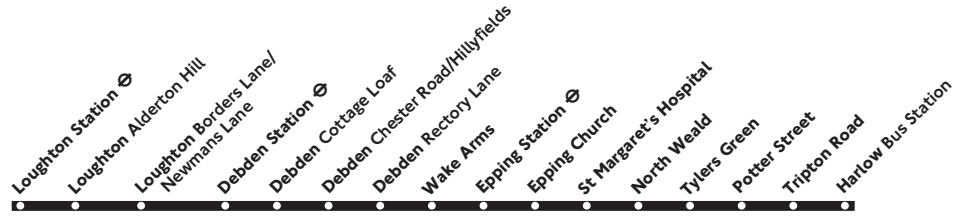

No service on Monday-Friday and Sunday or Public Holidays

Route HI is operated with funding from Essex County Council

Operated by Regal Busways (01245 249001)

18.12.09_THI/1

HI

Saturdays
except evenings

Loughton - Epping - Harlow