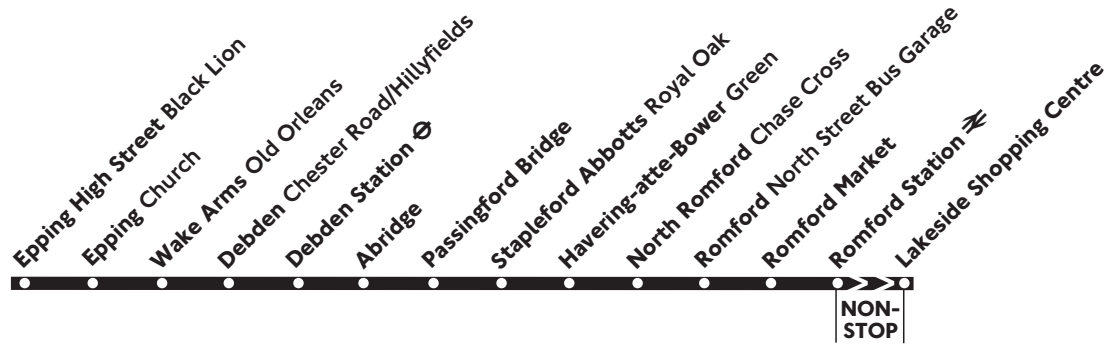

575

Mondays to Fridays

Epping - Romford - Lakeside

TfL Bus Passes, Travelcards, Saver Tickets and Oyster Cards are NOT accepted on this service.

Cash fares may differ from those charged on other local bus services.

Monday - Friday

Epping High Street <i>Black Lion</i>	0930
Epping Church	0931
Wake Arms <i>Old Orleans</i>	0935
Debden <i>Chester Road/Hillyfields</i>	0941
Debden Station 	0947
Abridge <i>Market Place</i>	0953
Passingford Bridge	0959
Stapleford Abbots <i>Royal Oak</i>	1004
Havering-atte-Bower <i>Green</i>	1009
North Romford <i>Chase Cross</i>	1013
Romford <i>North Street Bus Garage</i>	1018
Romford Market <i>St Edward's Way</i>	1022
Romford Station 	1026
	NON-STOP
Lakeside Shopping Centre	1105

No service on Saturday, Sunday or Public Holidays

Operated by Blue Triangle (01708 631001) 26.4.10_T575/1

575

Mondays to Fridays

Lakeside - Romford - Epping

TfL Bus Passes, Travelcards, Saver Tickets and Oyster Cards are NOT accepted on this service.
Cash fares may differ from those charged on other local bus services.

Monday - Friday

Lakeside Shopping Centre	1330
	NON-STOP
Romford Station	1400
Romford Market <i>St Edward's Way</i>	1404
Romford North Street Bus Garage	1407
North Romford Chase Cross	1411
Havering-atte-Bower Green	1414
Stapleford Abbots <i>Royal Oak</i>	1417
Passingford Bridge	1420
Abridge <i>Market Place</i>	1425
Debden Station	1431
Debden <i>Chester Road/Hillyfields</i>	1437
Wake Arms <i>Old Orleans</i>	1442
Epping Church	1447
Epping High Street <i>Black Lion</i>	1448