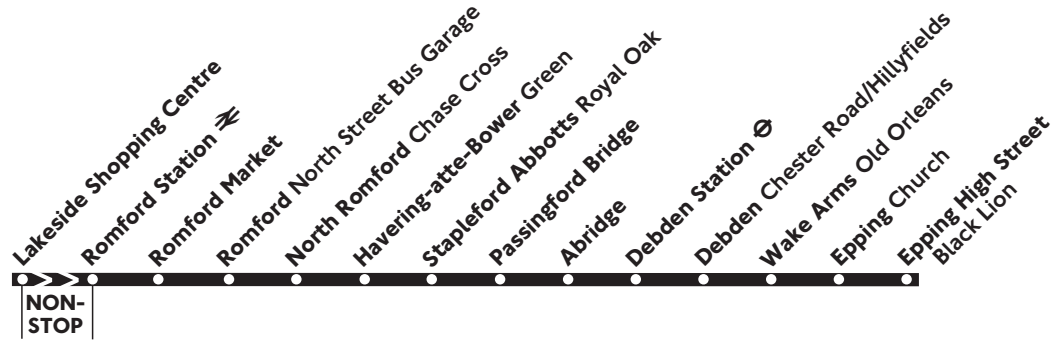

Monday - Friday

Epping High Street <i>Black Lion</i>	0930
Epping Church	0931
Wake Arms <i>Old Orleans</i>	0935
Debden <i>Chester Road/Hillyfields</i>	0941
Debden Station 	0947
Abridge <i>Market Place</i>	0953
Passingford Bridge	0959
Stapleford Abbots <i>Royal Oak</i>	1004
Havering-atte-Bower <i>Green</i>	1009
North Romford <i>Chase Cross</i>	1013
Romford <i>North Street Bus Garage</i>	1018
Romford Market <i>St Edward's Way</i>	1022
Romford Station 	1026
	NON-STOP
Lakeside Shopping Centre	1105

No service on Saturday, Sunday or Public Holidays

Operated by Blue Triangle (01708 631001) 26.4.10_T575/1

575

Mondays to Fridays

Lakeside - Romford - Epping

TfL Bus Passes, Travelcards, Saver Tickets and Oyster Cards are NOT accepted on this service.
Cash fares may differ from those charged on other local bus services.

Monday - Friday

Lakeside Shopping Centre	1330
	NON-STOP
Romford Station	1400
Romford Market <i>St Edward's Way</i>	1404
Romford North Street Bus Garage	1407
North Romford Chase Cross	1411
Havering-atte-Bower Green	1414
Stapleford Abbots <i>Royal Oak</i>	1417
Passingford Bridge	1420
Abridge <i>Market Place</i>	1425
Debden Station	1431
Debden <i>Chester Road/Hillyfields</i>	1437
Wake Arms <i>Old Orleans</i>	1442
Epping Church	1447
Epping High Street <i>Black Lion</i>	1448