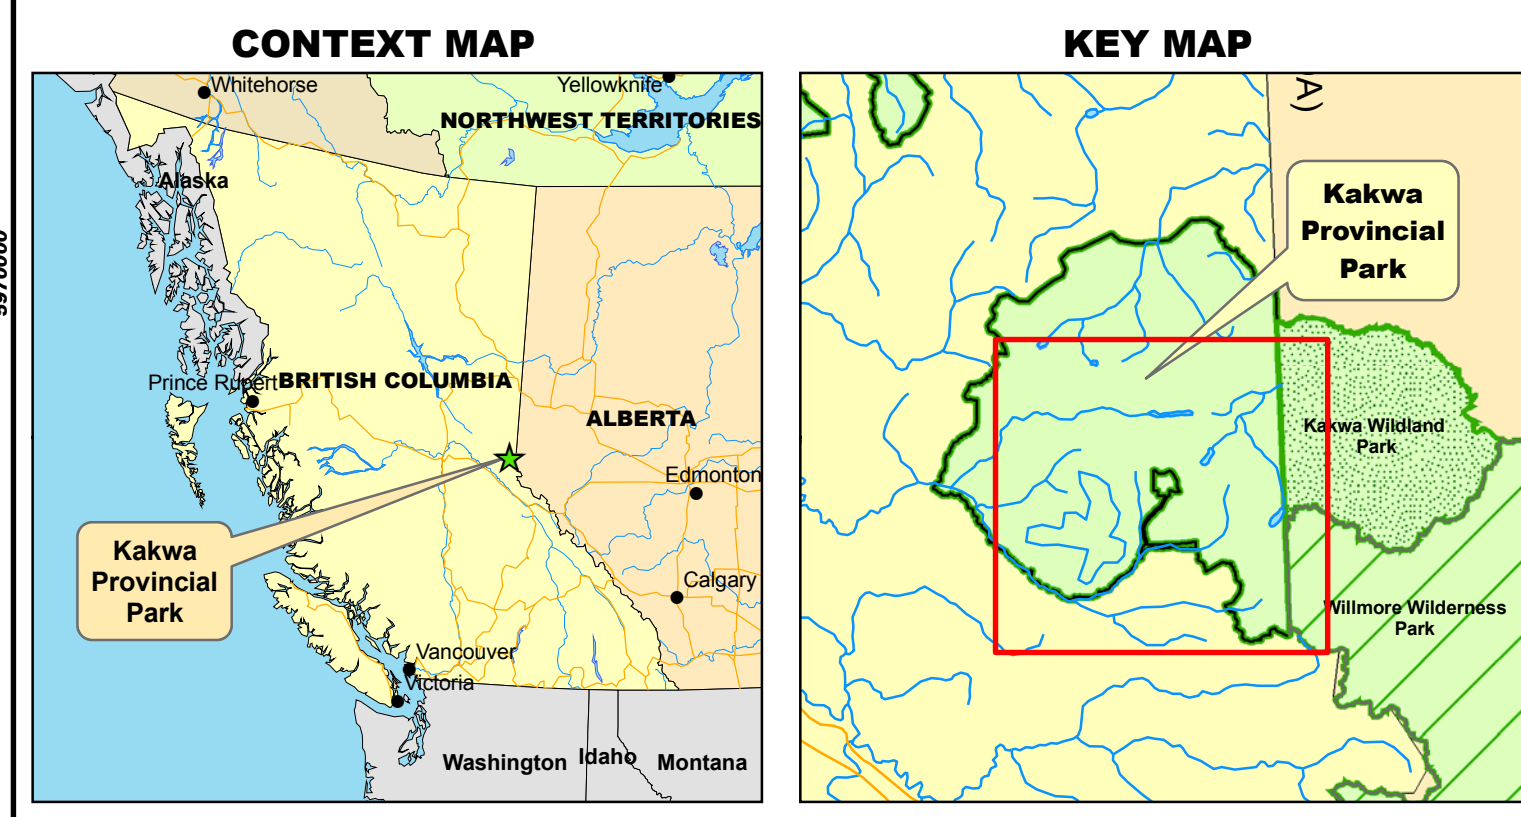

KAKWA

PROVINCIAL PARK

SNOWMOBILE ZONING

Legend

Snowmobile Zoning

-  1 December to 15 April - Over 2000m
-  1 December to 15 April - Under 2000m
-  1 December to 30 April - Under 2000m
-  Provincial Park - No Snowmobile

Snowmobile Boundary Information

-  Snowmobile Boundary Information

Notes

Province of Alberta
Protected Area
Kakwa Wildland Park
LIMITED MOTORIZED USE

Province of Alberta
Protected Area
Willmore Wilderness Park
CLOSED TO ALL MOTORIZED TRAVEL