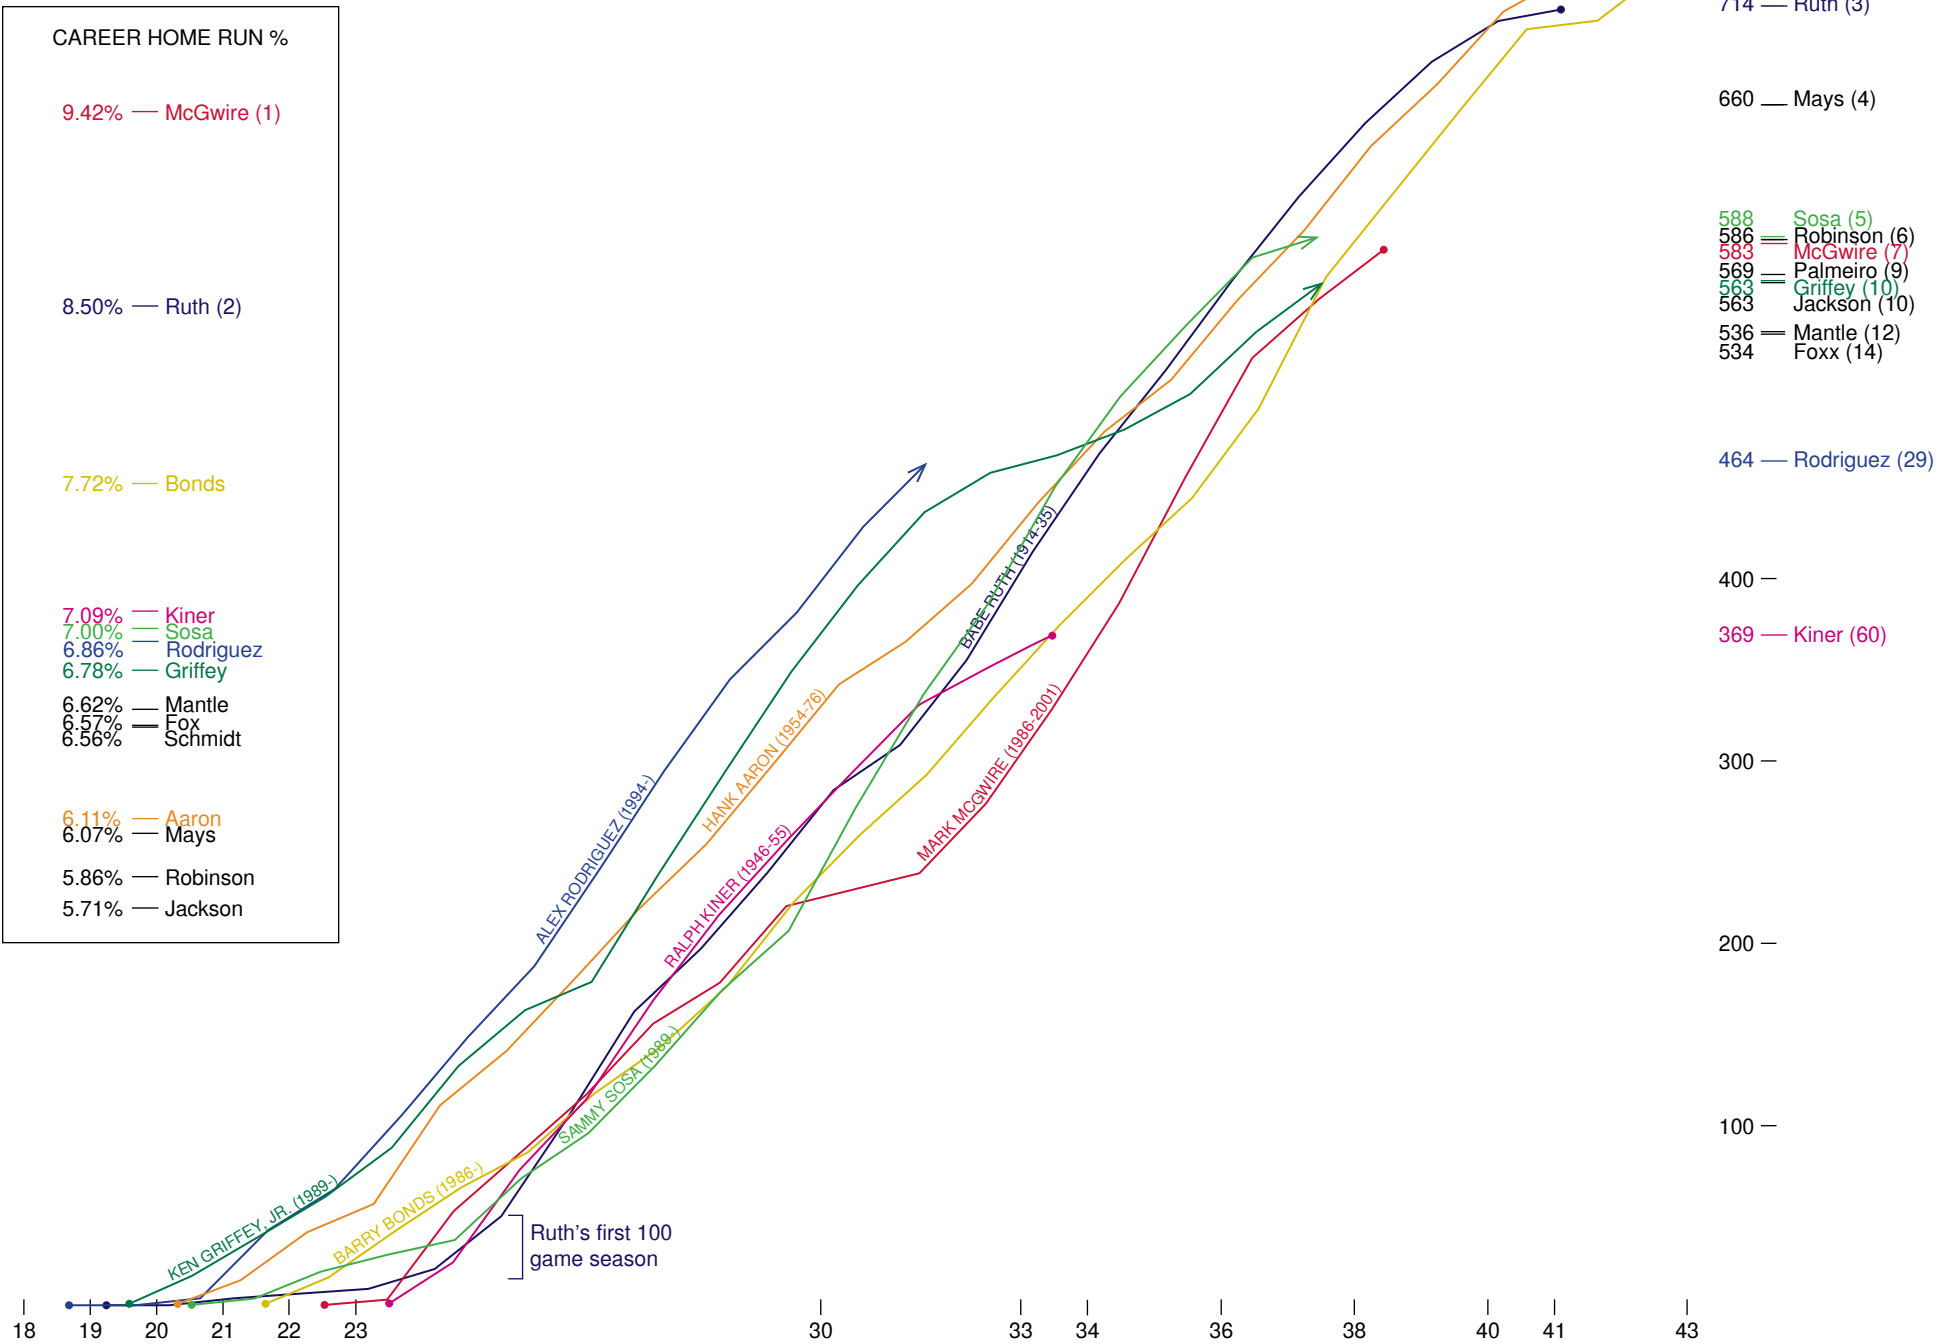

CAREER HOME RUNS BY AGE

Through 2006 Season

CAREER HOME RUN %

- 9.42% — McGwire (1)
- 8.50% — Ruth (2)
- 7.72% — Bonds
- 7.09% — Kiner
- 7.00% — Sosa
- 6.86% — Rodriguez
- 6.78% — Griffey
- 6.62% — Mantle
- 6.57% — Foxx
- 6.56% — Schmidt
- 6.11% — Aaron
- 6.07% — Mays
- 5.86% — Robinson
- 5.71% — Jackson

- 755 — Aaron (1)
- 734 — Bonds (2)
- 714 — Ruth (3)
- 660 — Mays (4)
- 588 — Sosa (5)
- 586 — Robinson (6)
- 583 — McGwire (7)
- 569 — Palmeiro (9)
- 563 — Griffey (10)
- 563 — Jackson (10)
- 536 — Mantle (12)
- 534 — Foxx (14)

Ruth's first 100 game season